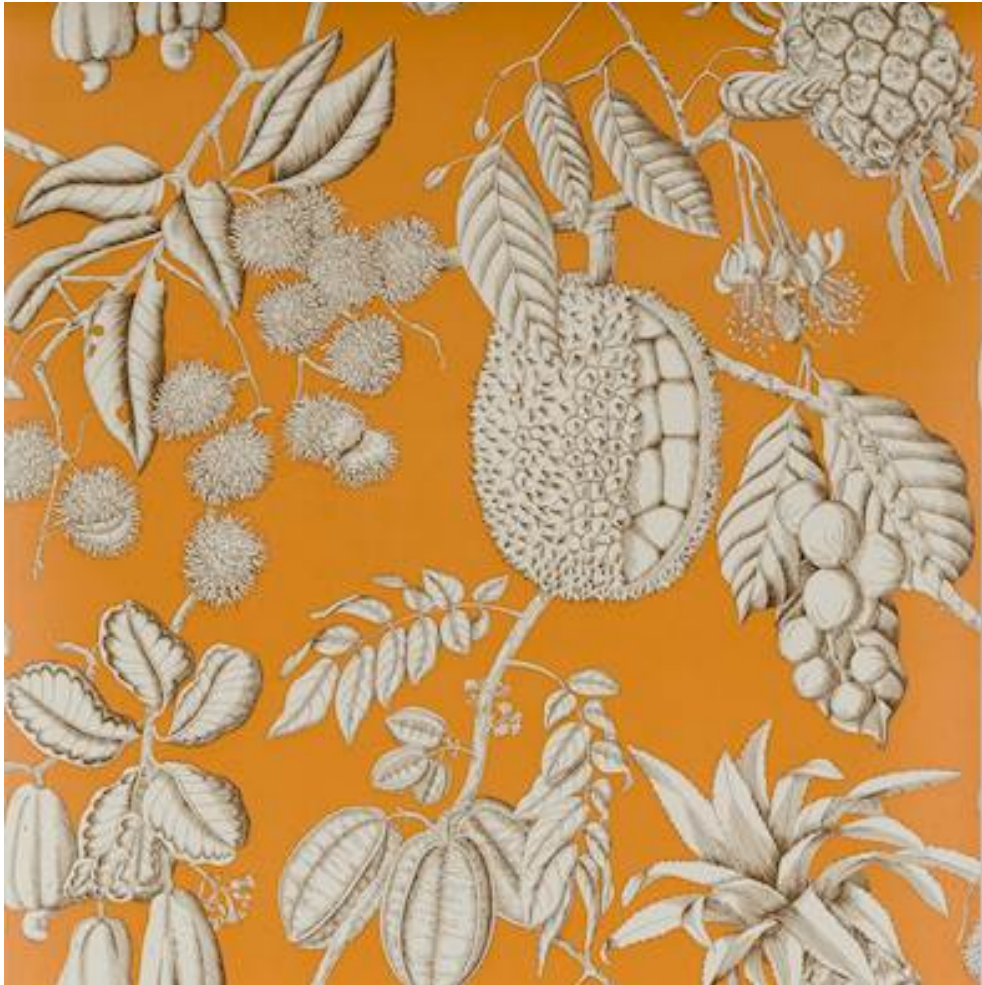

MANUEL CANOVAS

BALANGAN WALLPAPER

Code	03106-01
Colour	Mandarine
Repeat	V 52cm (Half drop) / H 52cm approx
Width	52cm approx
Composition	100% Non Woven
Part of the collection	Balangan Wallpapers