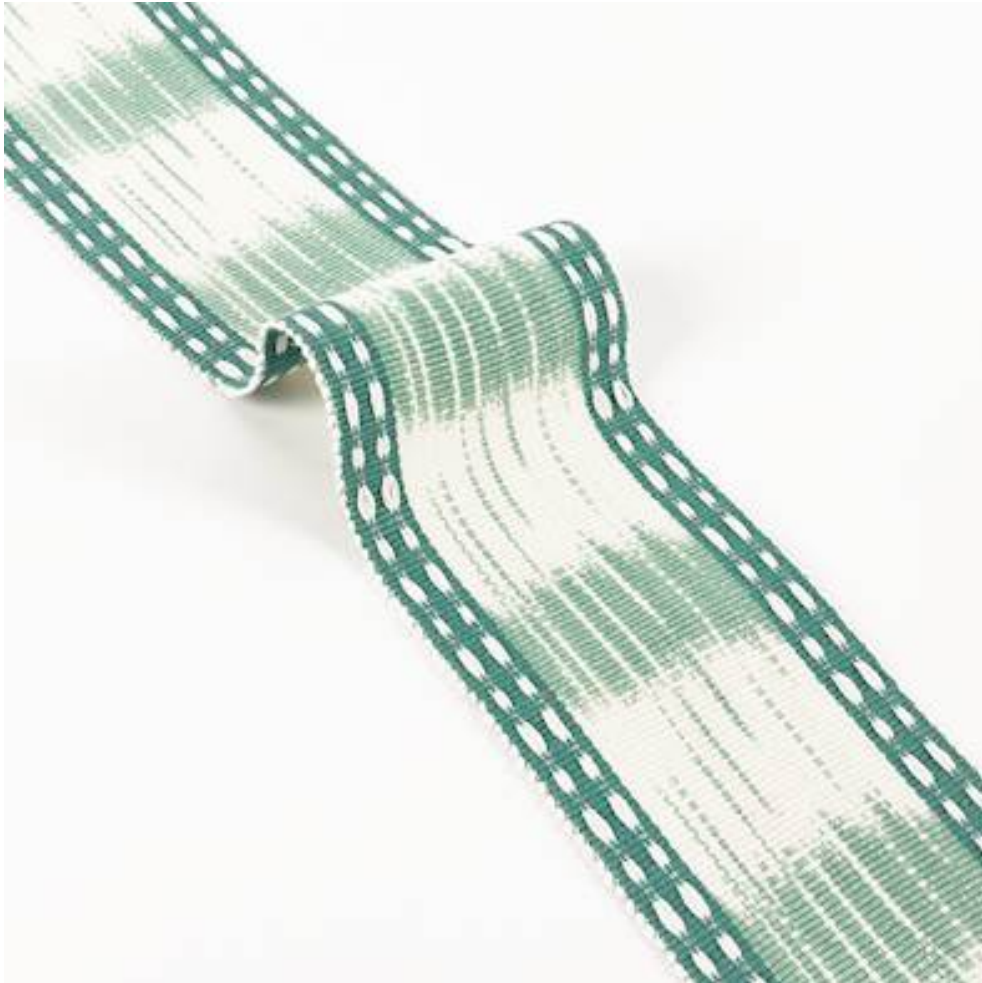

## ARYA

Code	06110-02
Colour	Paon
Repeat	V 8cm approx
Width	8cm approx
Composition	65% Viscose, 35% Cotton
Fire Code	L
Care Code	☒☒☒☒☒☒
Pattern Book	Tula
Use	Curtains, Upholstery