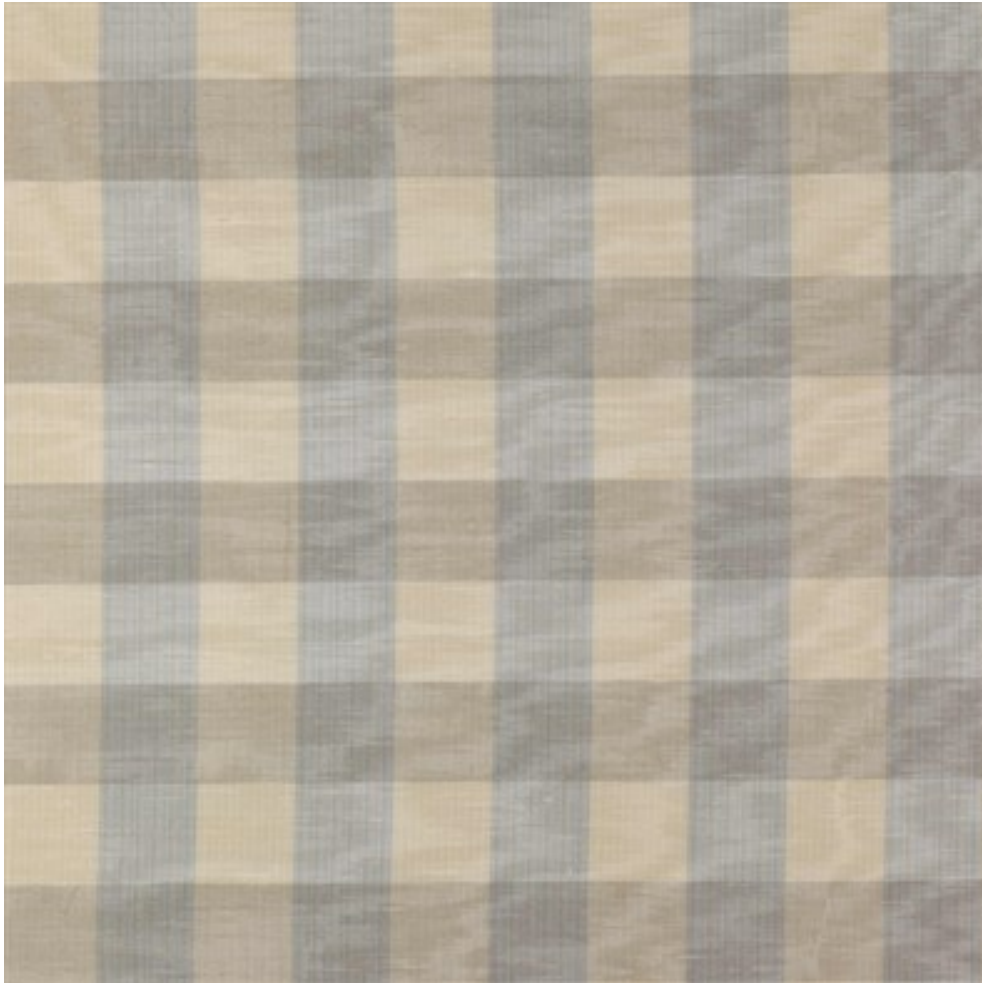

## EATON CHECK

Code	F1001/28
Colour	Silver Blue
Repeat	V 12cm / H 12cm approx
Width	140cm approx
Composition	82% Viscose, 18% Linen
Fire Code	√BM
Care Code	☒☒☒☒☒☒
Pattern Book	Eaton P/Bk
Use	Curtains, Upholstery