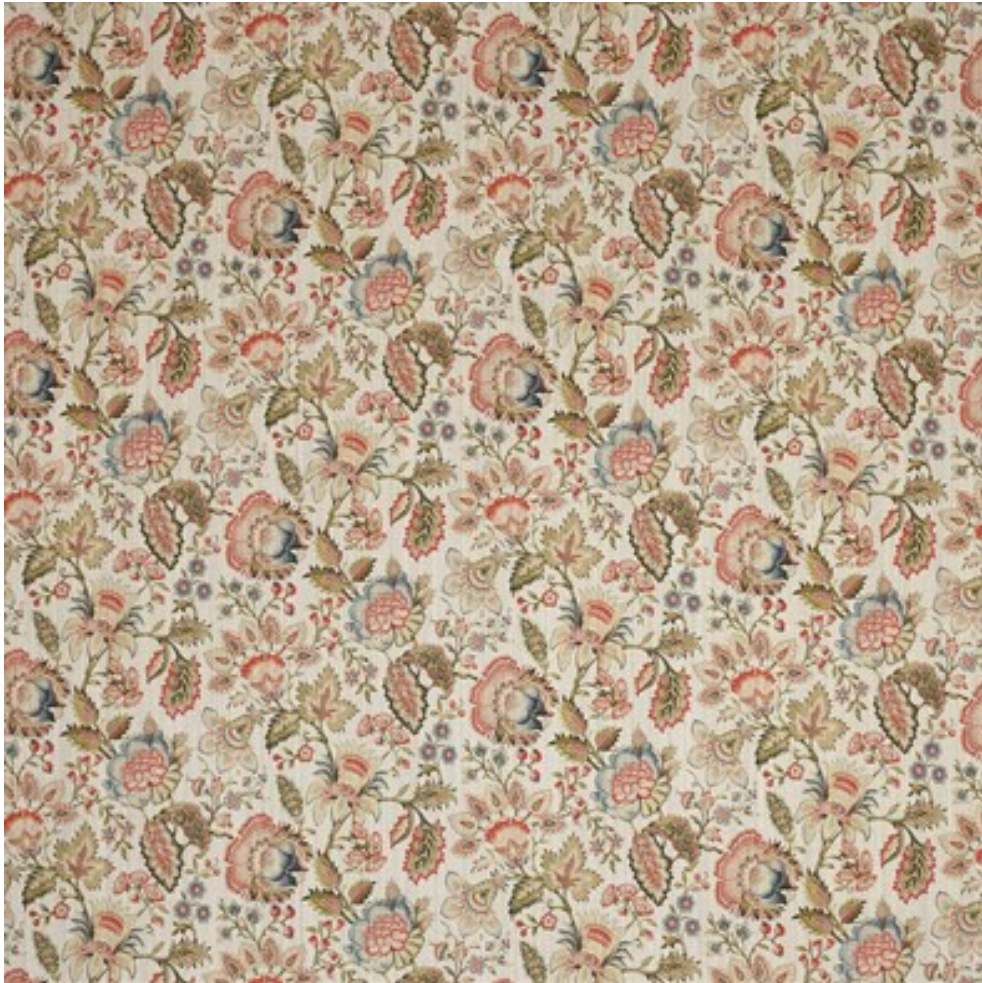

COLEFAX AND FOWLER

CORRIGAN

Code	F4512/03
Colour	Tomato/Sand
Repeat	V 44cm / H 67cm approx
Width	136cm approx
Composition	49% Linen, 40% Viscose, 11% Polyester
Fire Code	√BM
Care Code	☒☒☒☒☒☒
Pattern Book	Rosella
Use	Curtains, Upholstery