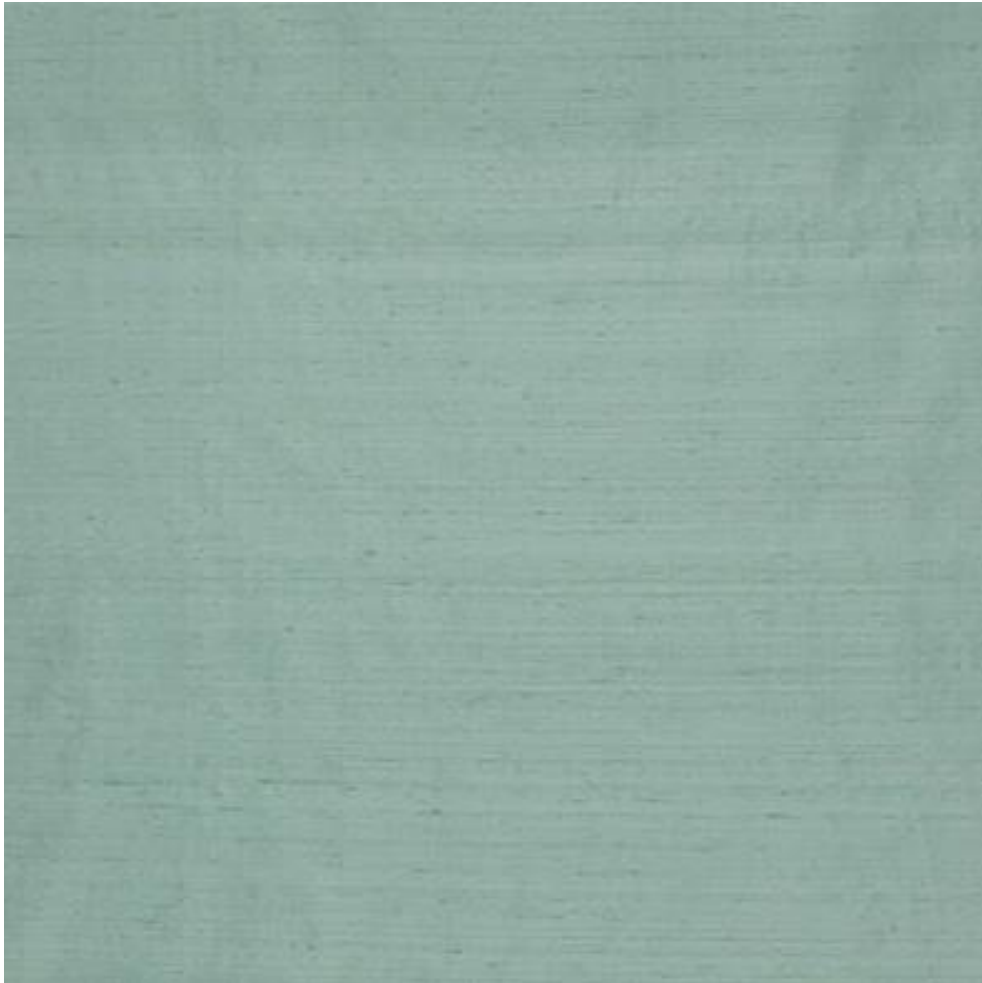

COLEFAX AND FOWLER

PAMINA

Code	F4780-27
Colour	Aqua
Width	138cm approx
Composition	100% Silk
Fire Code	√BM
Care Code	⊗ ⊗ ⊗ ⊗ ⊗ ⊗
Pattern Book	Pamina Silks
Use	Curtains