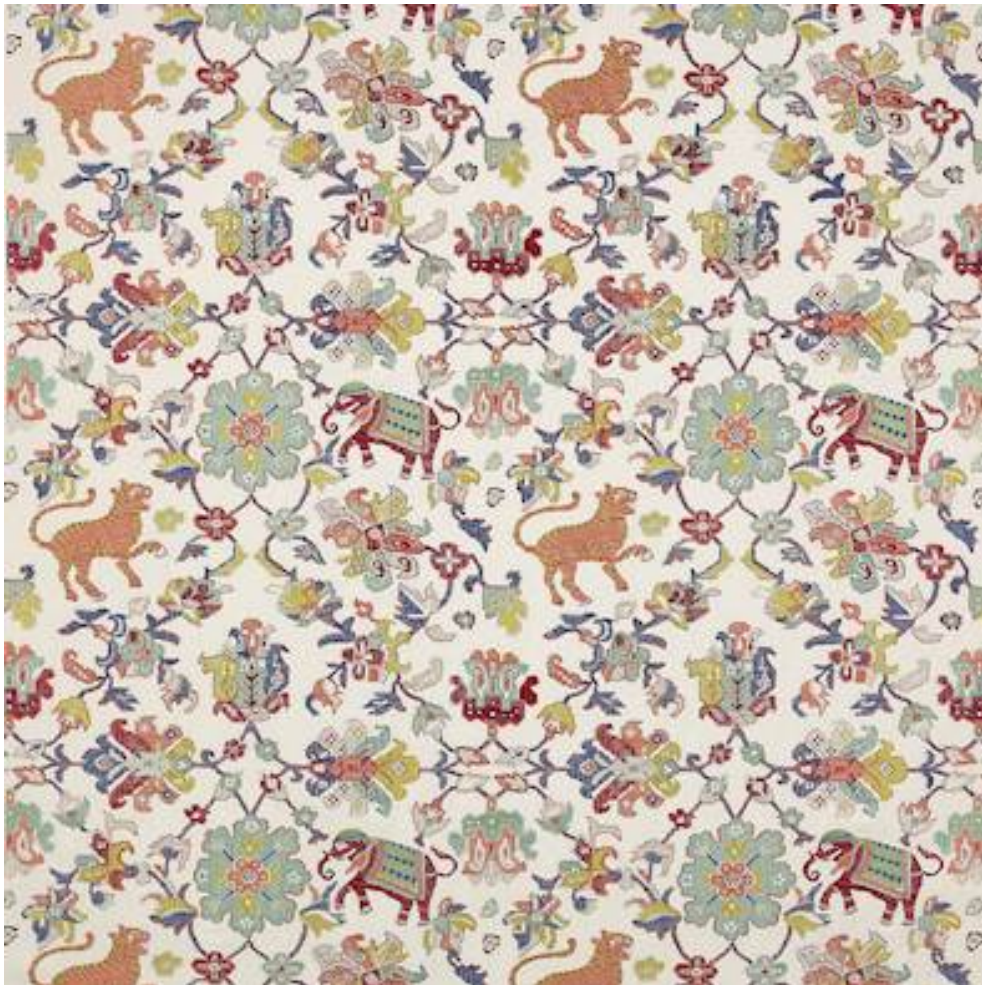

JANE CHURCHILL

ANIMAL TAPESTRY

Code	J0059-01
Colour	Red/Teal
Repeat	V 58cm / H 63cm approx
Width	126cm approx
Composition	63% Viscose, 37% Linen
Fire Code	√BM
Care Code	☒☒☒☒☒☒
Pattern Book	Azara
Use	Curtains