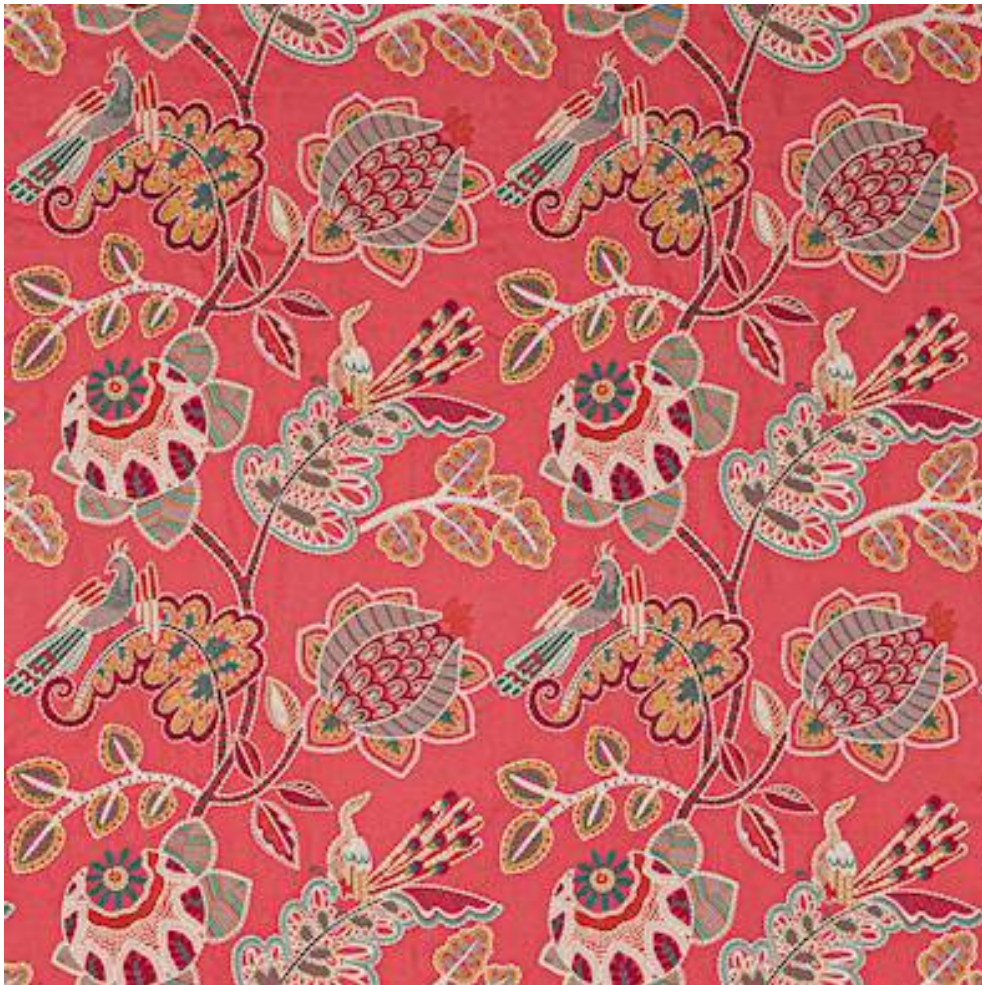

# JANE CHURCHILL

## PARADISO

Code	J0189-03
Colour	Red
Repeat	V 64cm / H 64cm approx
Width	128cm approx
Composition	60% Linen, 40% Polyester
Fire Code	Z
Care Code	☒☒☒☒☒☒
Pattern Book	Paradiso
Use	Curtains