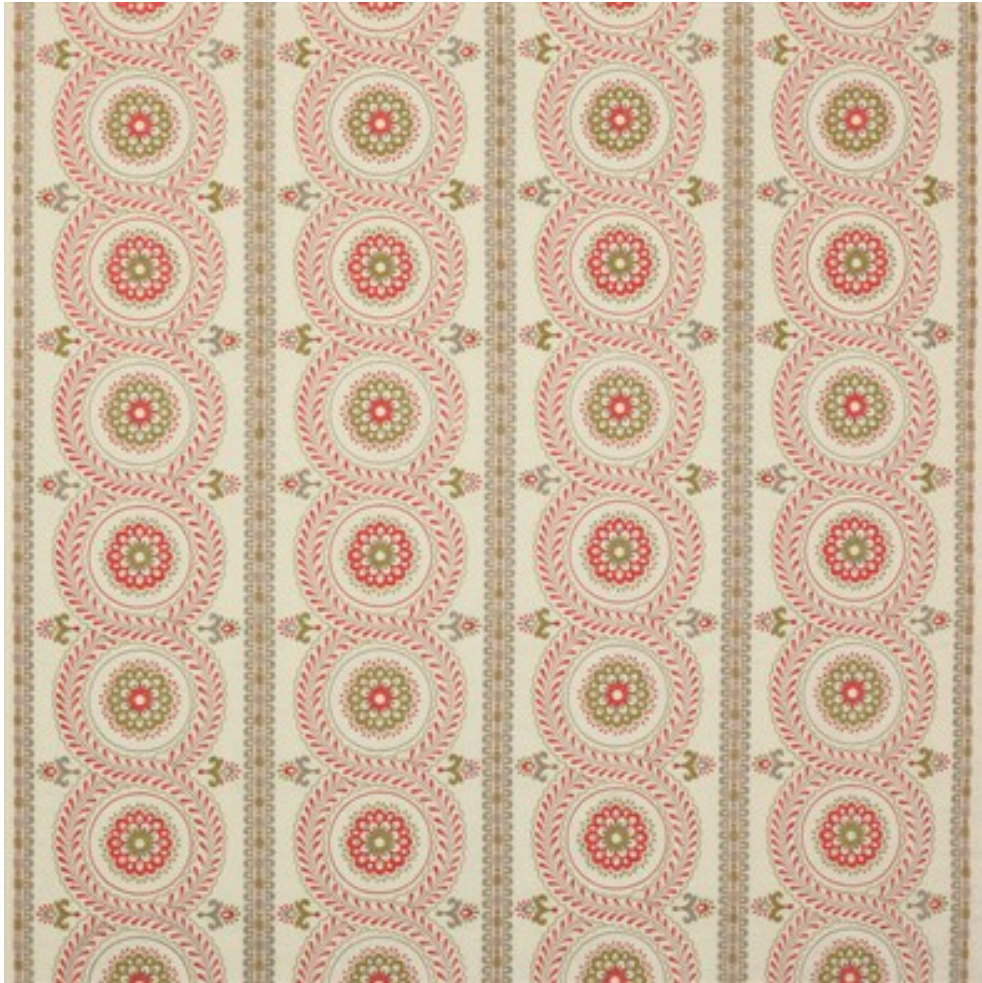

JANE CHURCHILL

HOLMEWOOD

Code	J867F-02
Colour	Red
Repeat	38cm approx
Width	130cm approx
Composition	69% Linen, 17% Viscose, 8% Lurex, 6% Polyester
Fire Code	√BM
Care Code	☒☒☒☒☒☒
Pattern Book	Blakewater
Use	Curtains