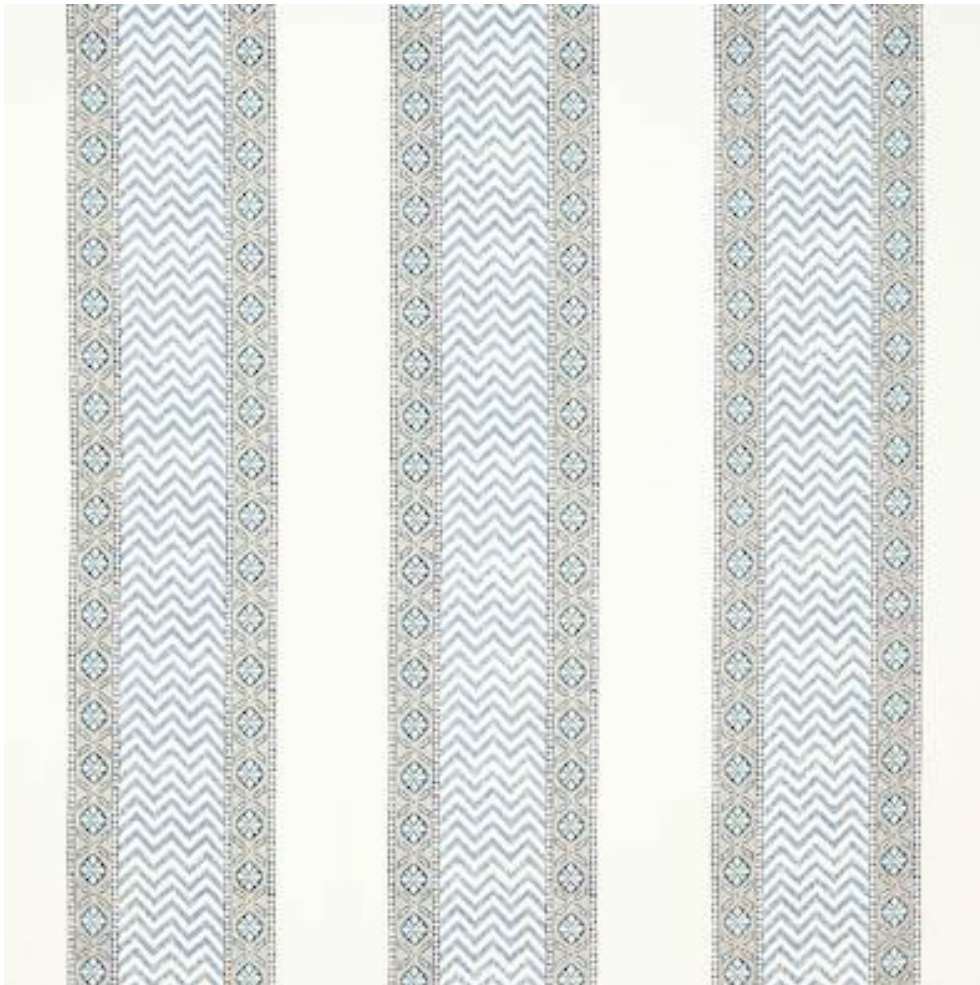

JANE CHURCHILL

CHARI STRIPE

Code	J966F-03
Colour	Blue
Repeat	V 28cm / H 44cm approx
Width	132cm approx
Composition	100% Cotton
Fire Code	√BM
Care Code	☒☒☒☒☒☒
Pattern Book	Indira
Use	Curtains, Upholstery