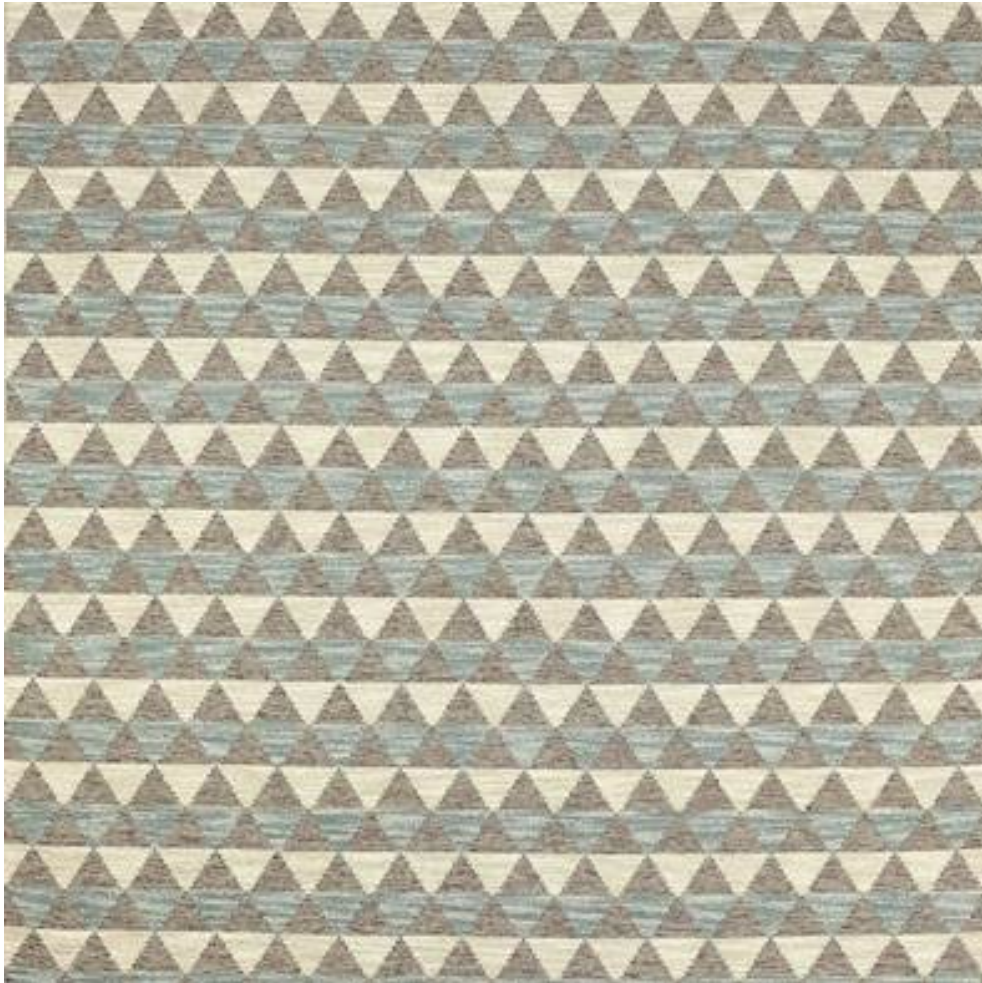

LARSEN

DALOA

Code	L9282-02
Colour	Sea Glass
Repeat	V 12cm / H 9cm approx
Width	142cm approx
Composition	66% Acrylic, 18% Cotton, 16% Polyester
Fire Code	K
Care Code	☒☒☒☒☒☒
Pattern Book	Kenya
Use	Curtains, Upholstery