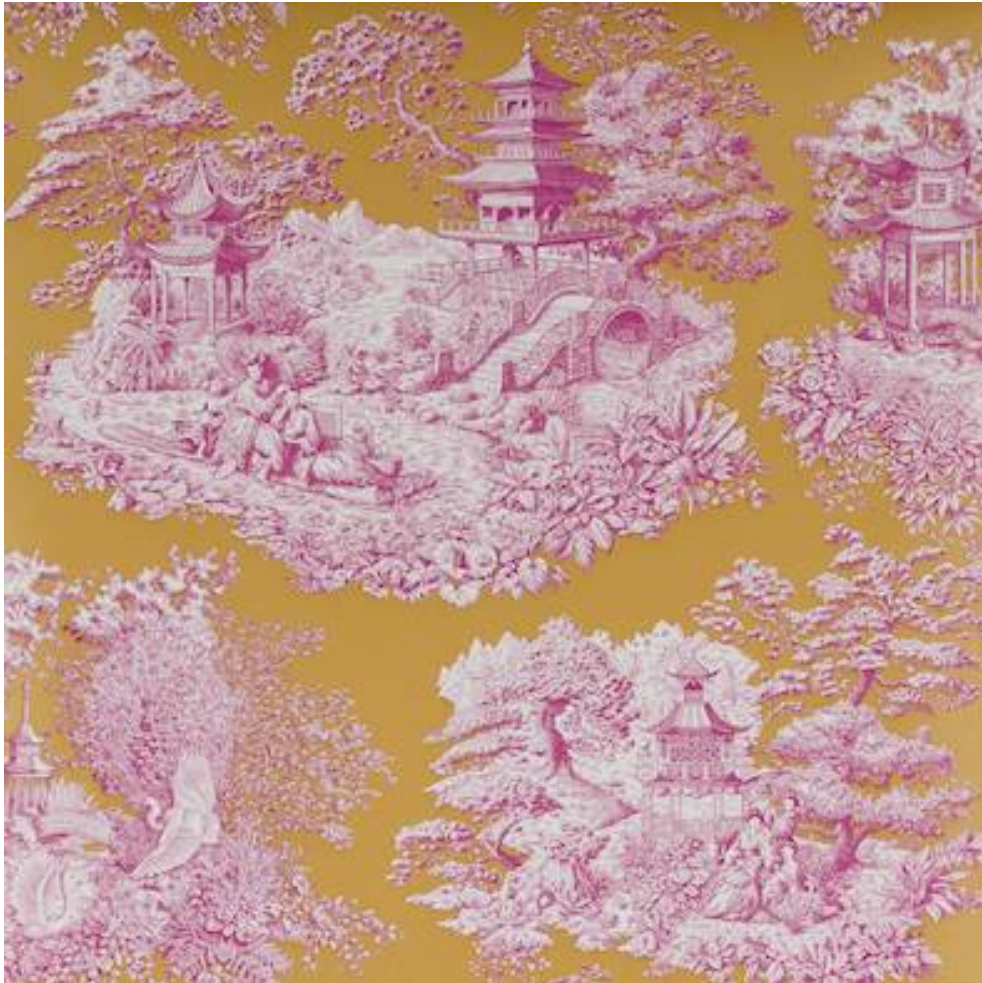

## NARA WALLPAPER

Code	03105-02
Colour	Violine
Repeat	68cm approx
Repeat Type	H
Width	68.5cm approx
Composition	100% Non Woven
Part of a collection	Balangan Wallpapers