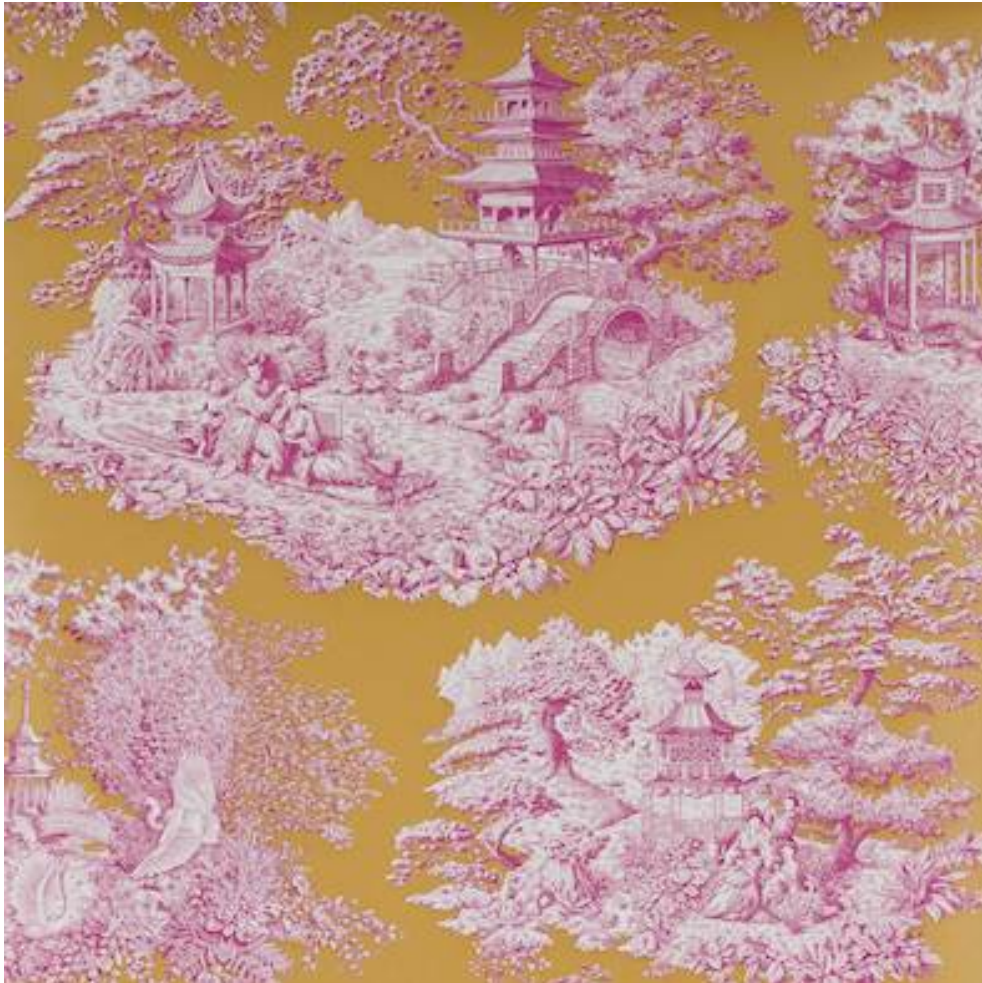

MANUEL CANOVAS

NARA WALLPAPER

Code	03105-02
Colour	Violine
Repeat	V 68cm (Half drop) / H 68.5cm approx
Width	68.5cm approx
Composition	100% Non Woven
Pattern Book	Balangan Wallpapers