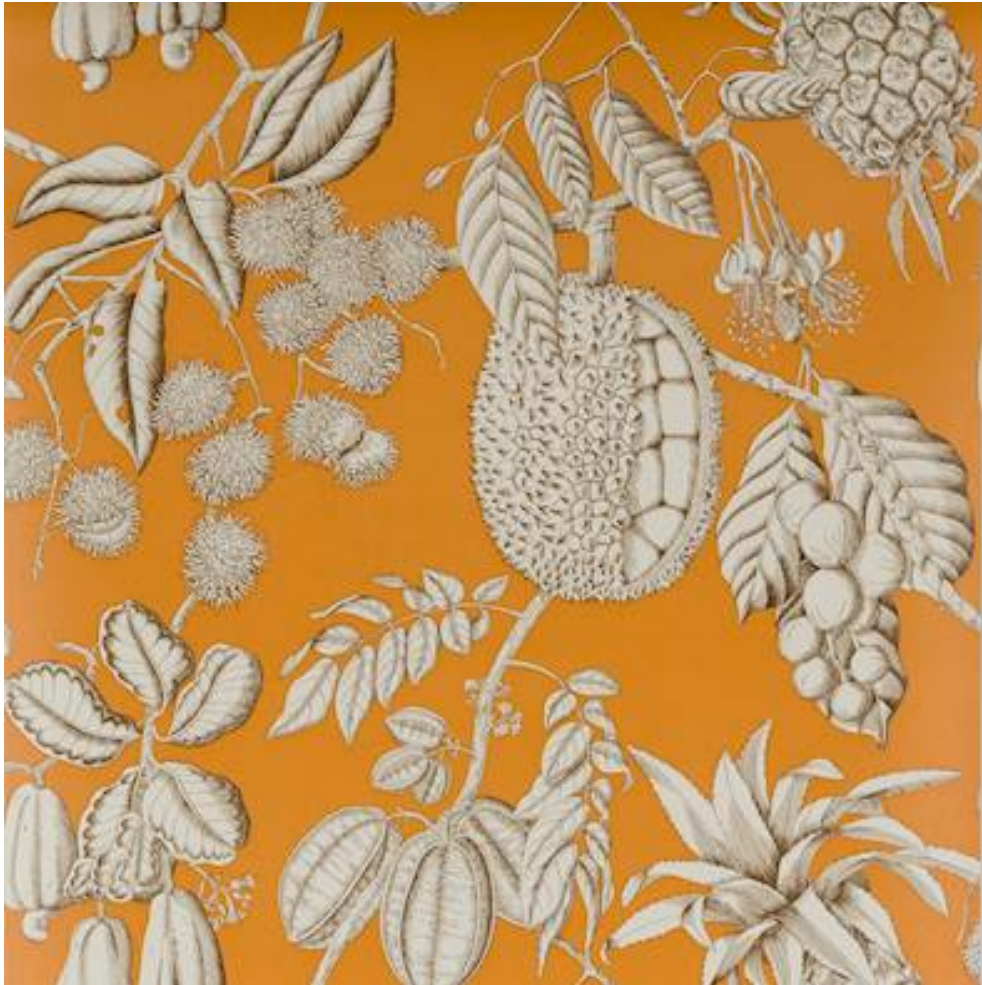

# MANUEL CANOVAS

## BALANGAN WALLPAPER

Code	03106-01
Colour	Mandarine
Repeat	52cm approx
Repeat Type	H
Width	52cm approx
Composition	100% Non Woven
Part of the collection	Balangan Wallpapers