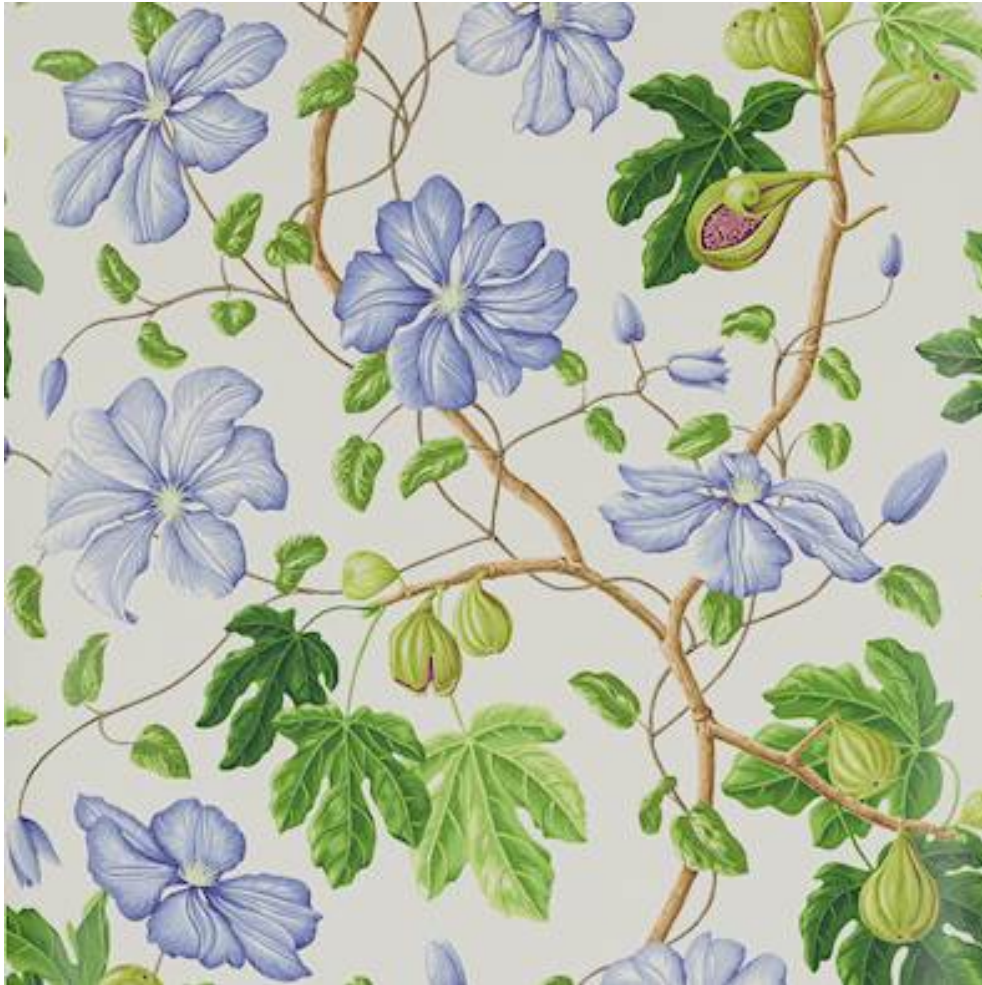

MANUEL CANOVAS

CASTELLANE WALLPAPER

Code	03110-01
Colour	Azur
Repeat	91cm approx
Repeat Type	H
Width	68.5cm approx
Composition	100% Non Woven
Part of a collection	Papierspeints Vol 8