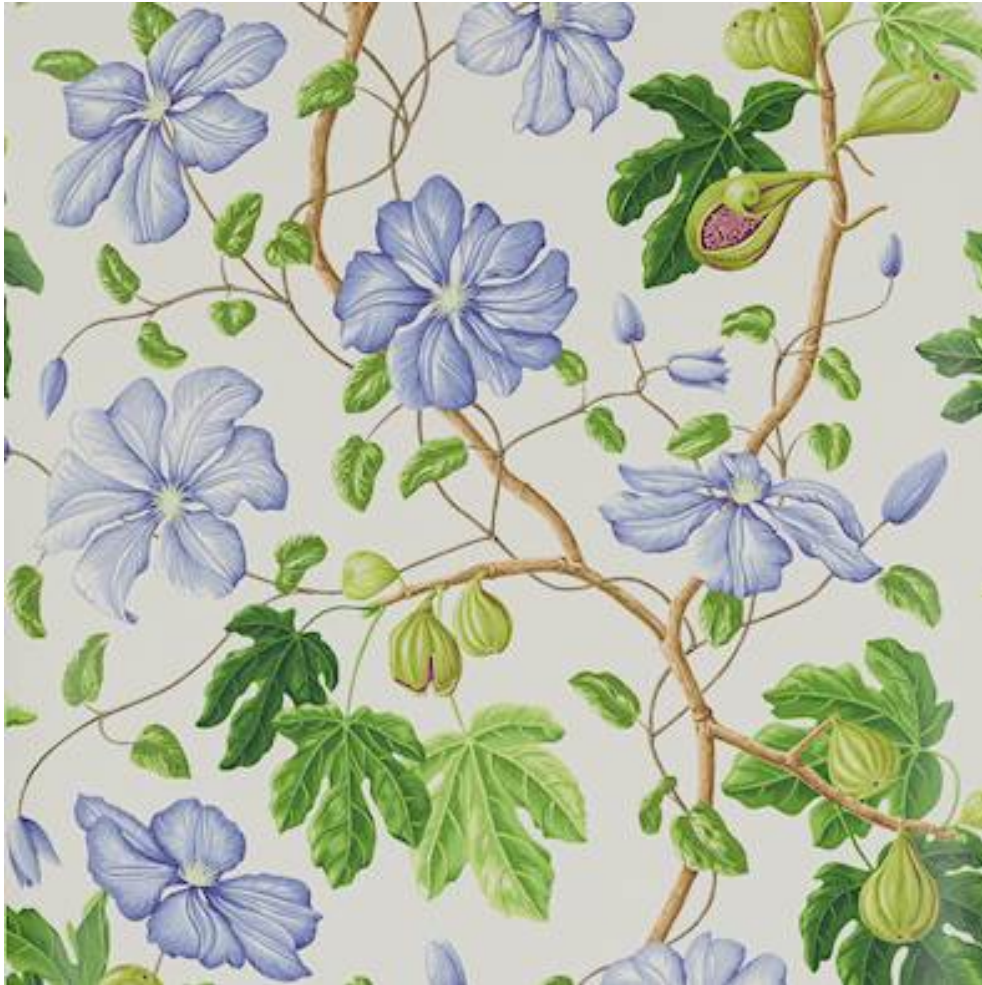

MANUEL CANOVAS

CASTELLANE WALLPAPER

Code	03110-01
Colour	Azur
Repeat	V 91cm (Half drop) / H 68.5cm approx
Width	68.5cm approx
Composition	100% Non Woven
Reference	Papierspeints Vol 8