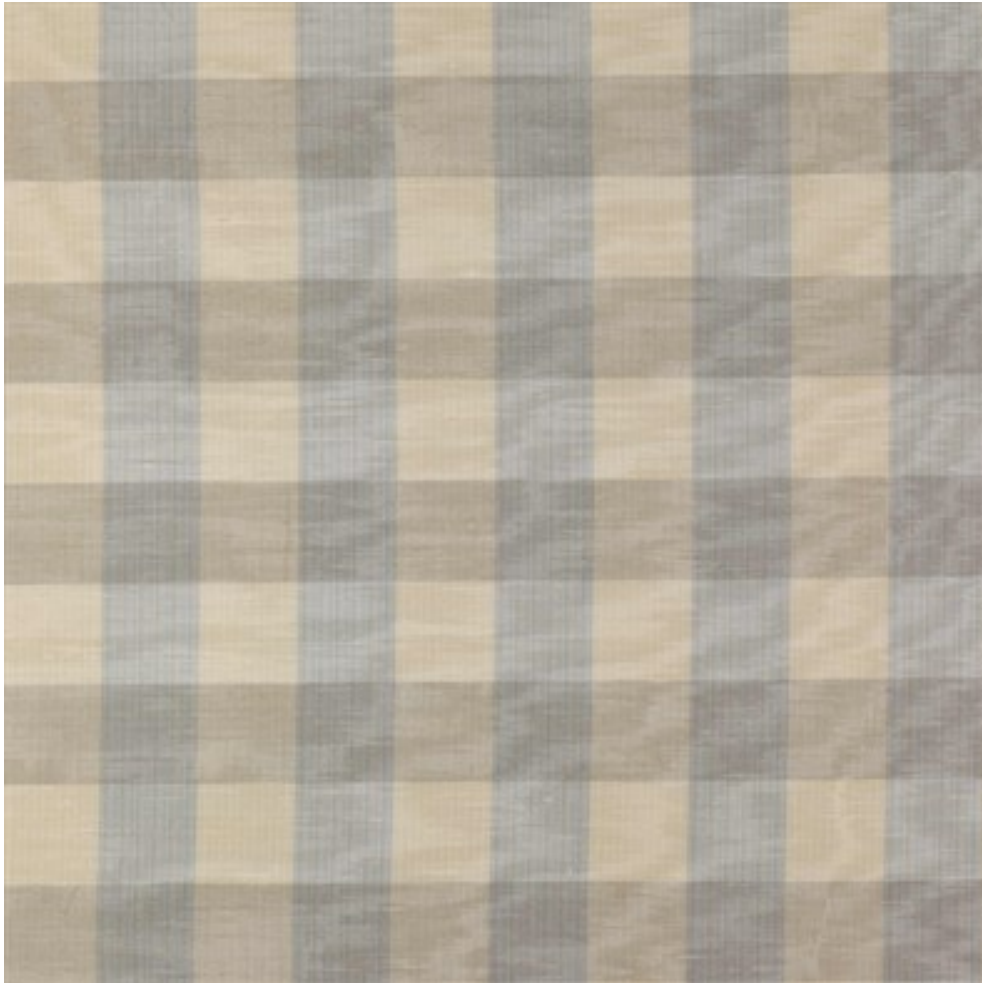

COLEFAX AND FOWLER

EATON CHECK

Code	F1001/28
Colour	Silver Blue
Repeat	V 12cm / H 12cm approx
Width	140cm approx
Composition	82% Viscose, 18% Linen
Fire Code	√BM
Care Code	☒☒☒☒☒☒
Pattern Book	Eaton P/Bk
Use	Curtains, Upholstery