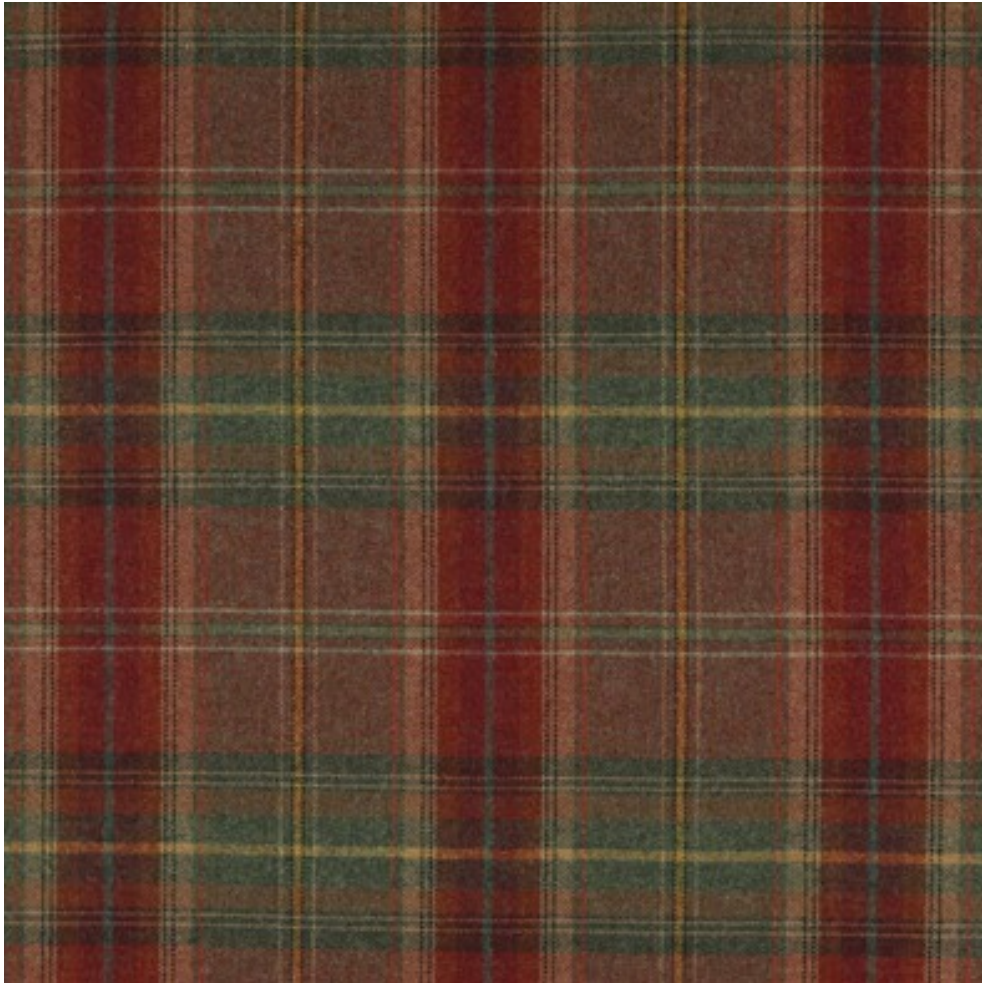

## GALLOWAY PLAID

Code	F2306/01
Colour	Red/Green
Repeat	V 30cm / H 25.5cm approx
Width	152cm approx
Composition	100% Wool
Fire Code	√BH
Care Code	☒☒☒☒☒☒
Pattern Book	Lisle
Use	Curtains, Upholstery