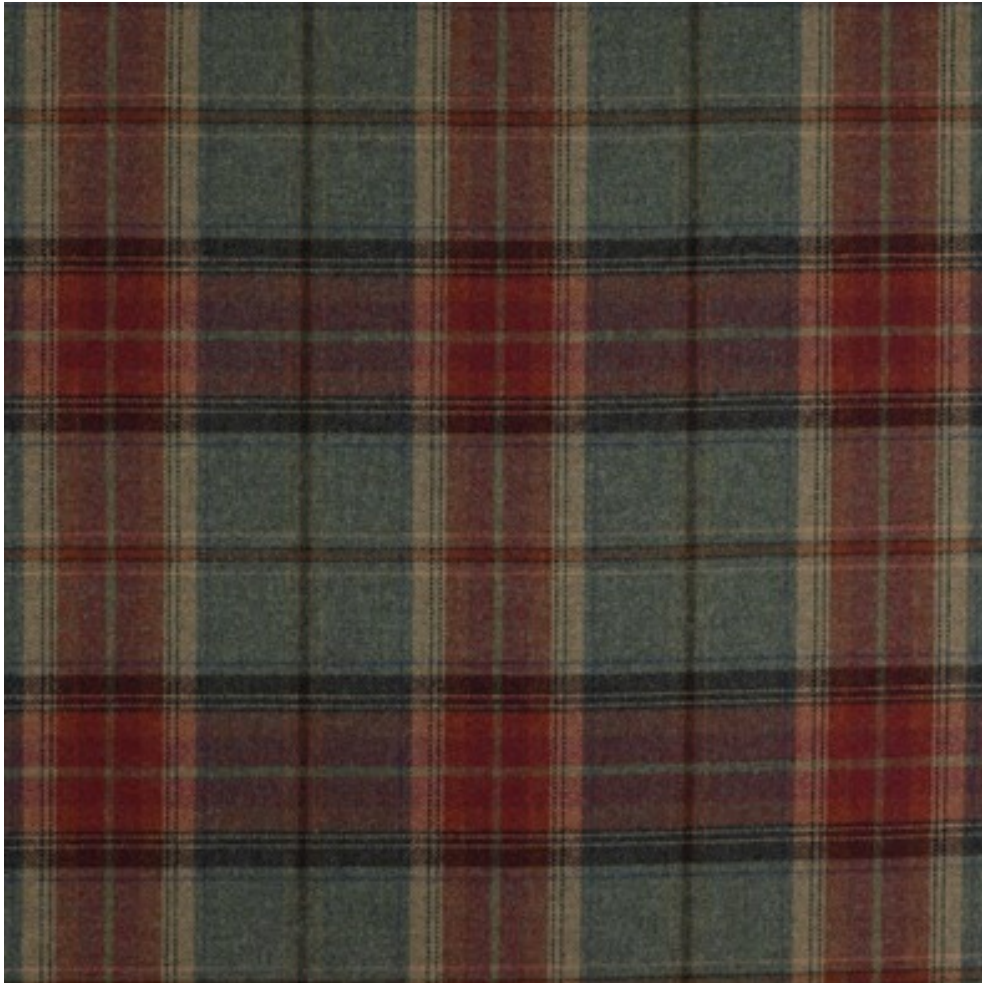

COLEFAX AND FOWLER

GALLOWAY PLAID

Code	F2306/02
Colour	Aqua/Terracotta
Repeat	V 30cm / H 25.5cm approx
Width	152cm approx
Composition	100% Wool
Fire Code	√BH
Care Code	☒☒☒☒☒☒
Pattern Book	Lisle
Use	Curtains, Upholstery