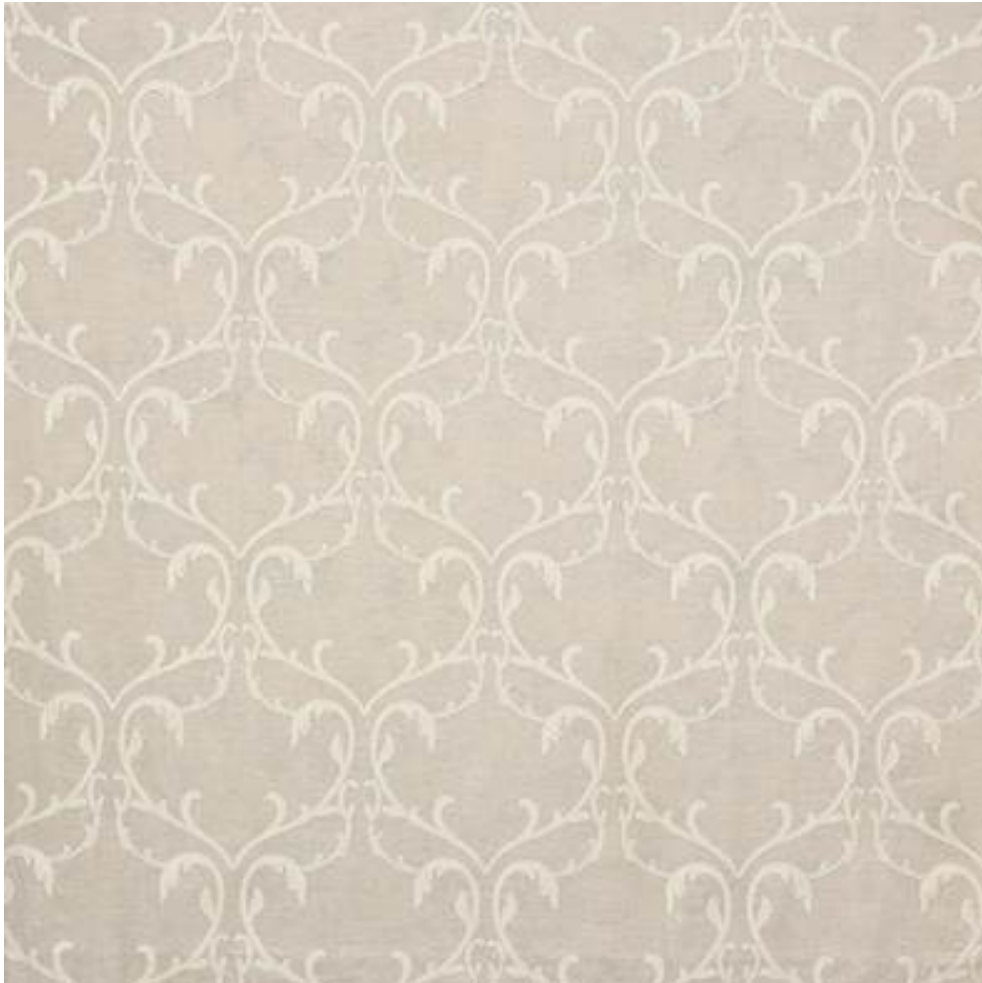

COLEFAX AND FOWLER

VIENNE

Code	F3716/08
Colour	Pearl
Repeat	V 38cm / H 32cm approx
Width	130cm approx
Composition	64% Linen, 36% Viscose
Fire Code	√BM
Care Code	☒☒☒☒☒☒
Pattern Book	Leonora
Use	Curtains