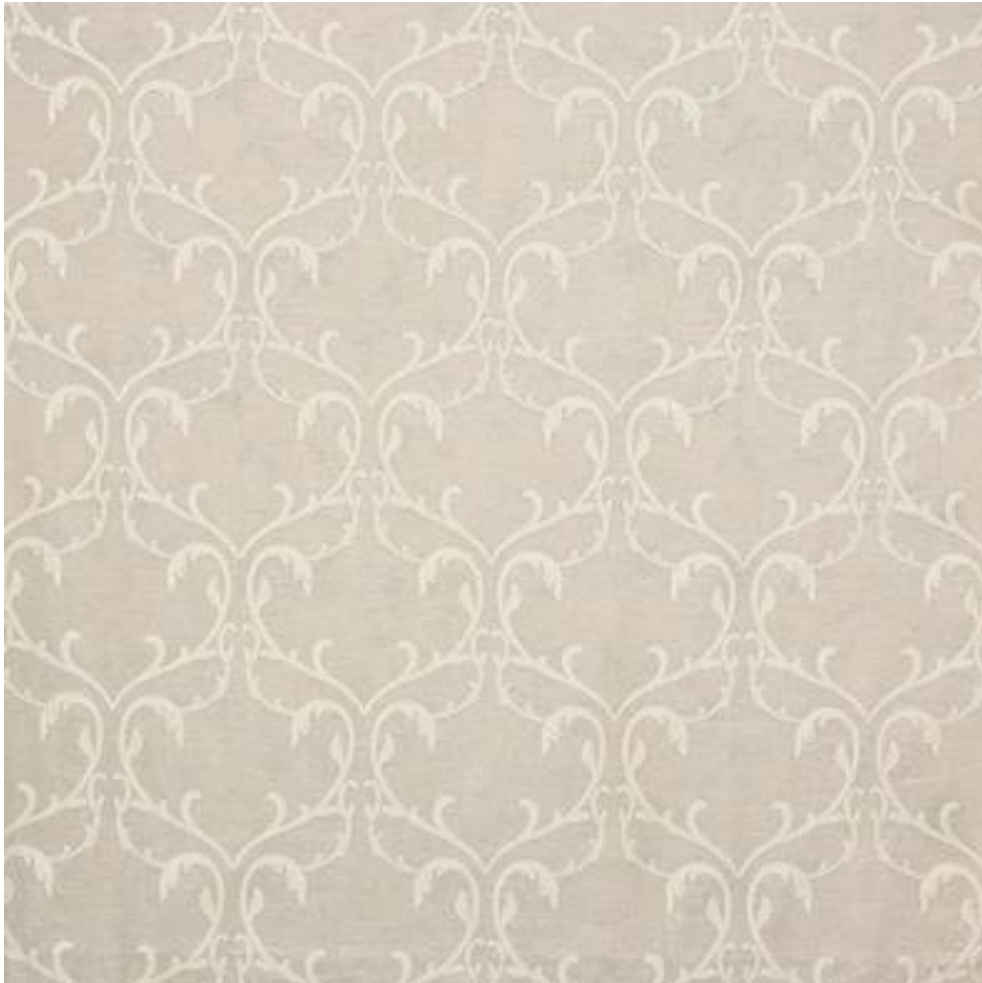

COLEFAX AND FOWLER

VIENNE

Code	F3716/08
Colour	Pearl
Repeat	38cm approx
Width	130cm approx
Composition	64% Linen, 36% Viscose
Fire Code	√BM
Care Code	☒☒☒☒☒☒
Pattern Book	Leonora
Use	Curtains