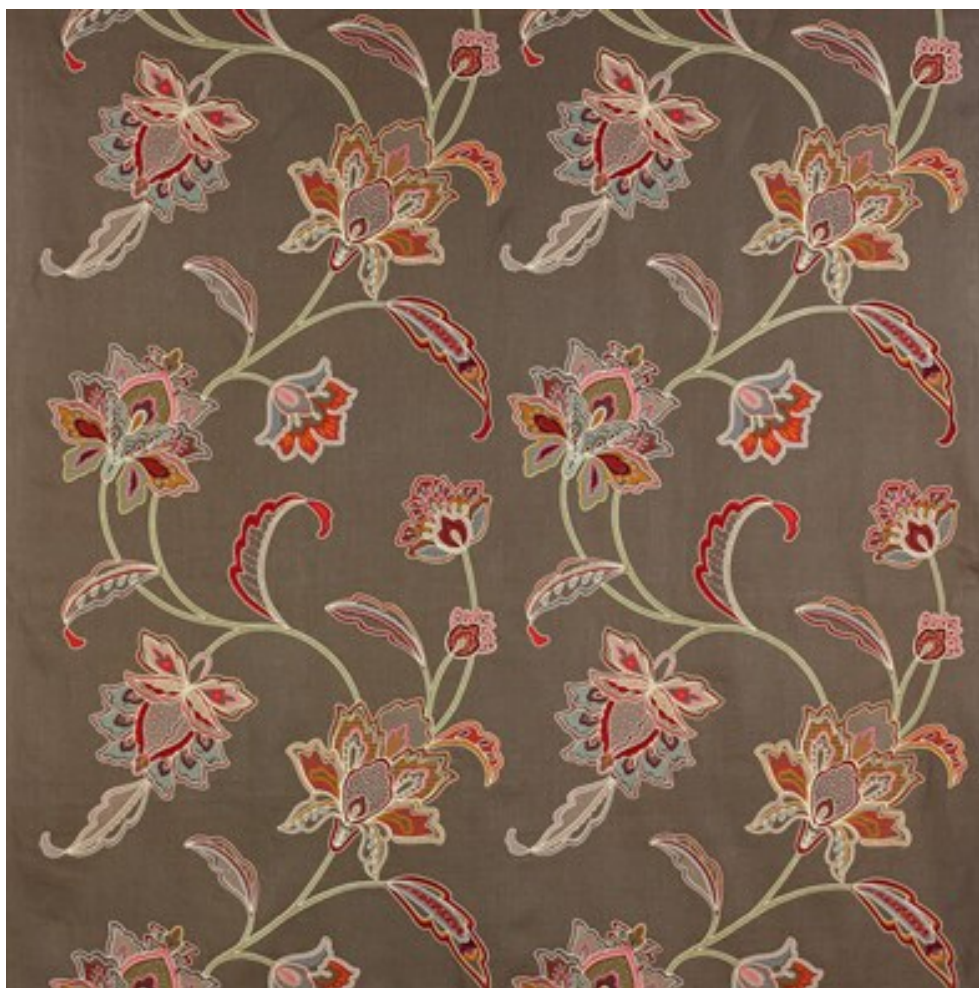

COLEFAX AND FOWLER

BIZET

Code	F4002/05
Colour	Chocolate
Repeat	78 cms approx
Width	128 cms approx
Composition	70% Linen, 16% Viscose, 14% Polyester
Fire Code	√BM
Care Code	☒☒☒☒☒☒
Pattern Book	Mirella P/Bk
Use	Curtains