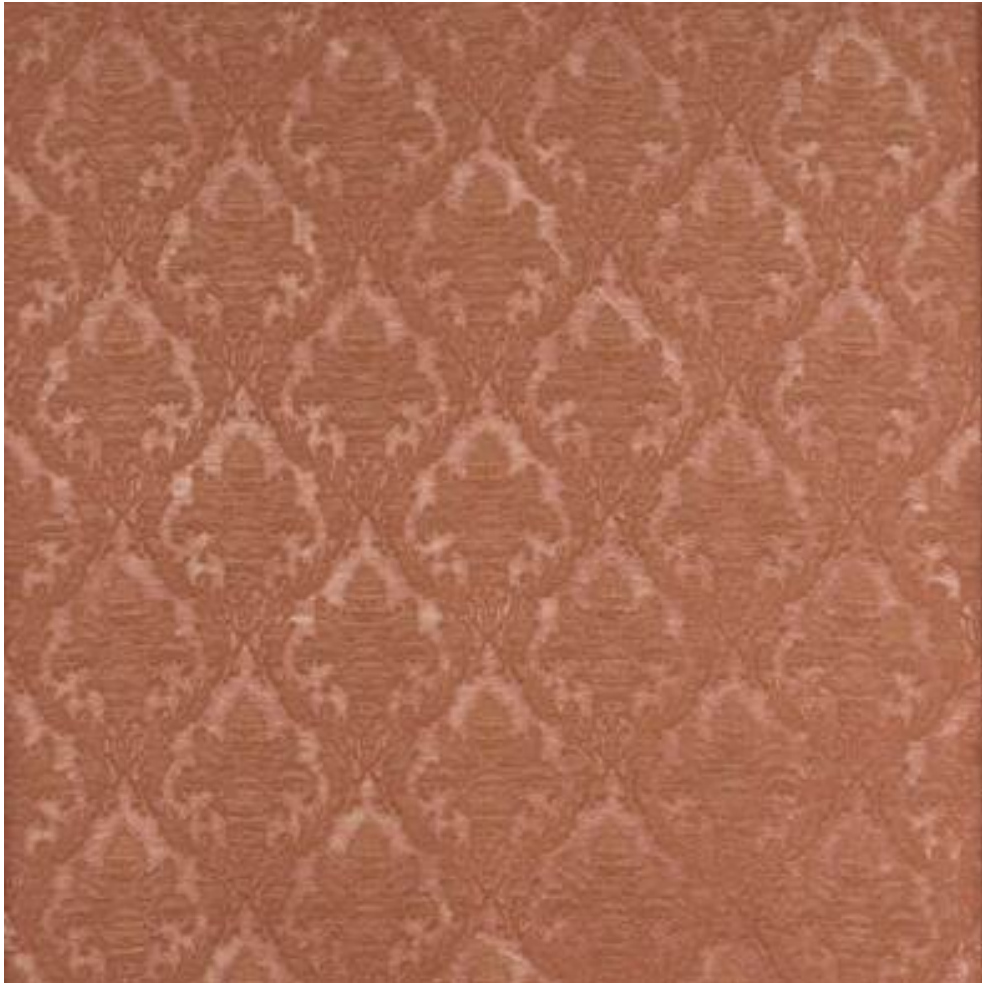

## CANTINELLA

Code	F4221/07
Colour	Red
Repeat	V 37cm / H 35cm approx
Width	141cm approx
Composition	30% Linen, 30% Polyamide, 20% Cotton, 20% Polyester
Fire Code	K
Pattern Book	Marius
Use	Curtains