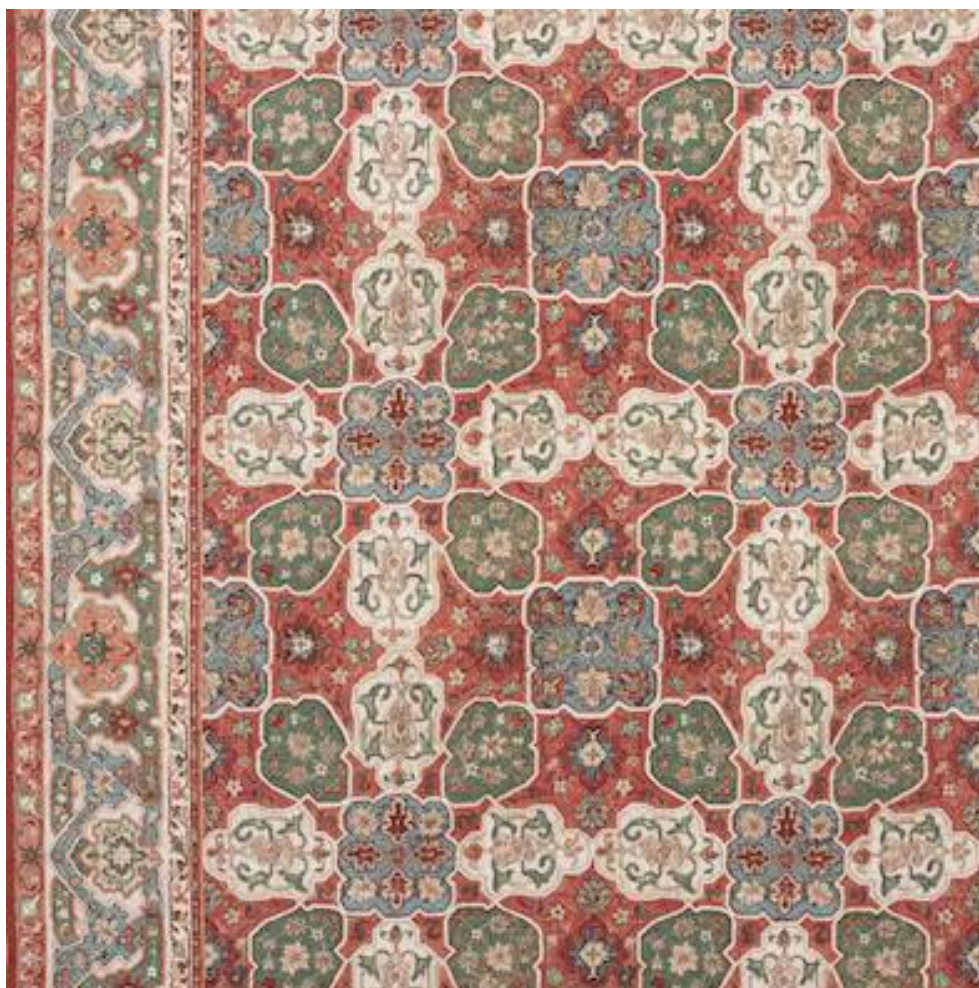

## PERSEUS

|              |                                                     |
|--------------|-----------------------------------------------------|
| Code         | F4348/04                                            |
| Colour       | Red/Green                                           |
| Repeat       | V 56cm / H 136cm approx                             |
| Width        | 136cm approx                                        |
| Composition  | 49% Viscose, 26% Linen, 8% Polyester,<br>17% Cotton |
| Fire Code    | √BM                                                 |
| Care Code    | ☒☒☒☒☒☒                                              |
| Pattern Book | Chilgrove                                           |
| Use          | Curtains, Upholstery                                |