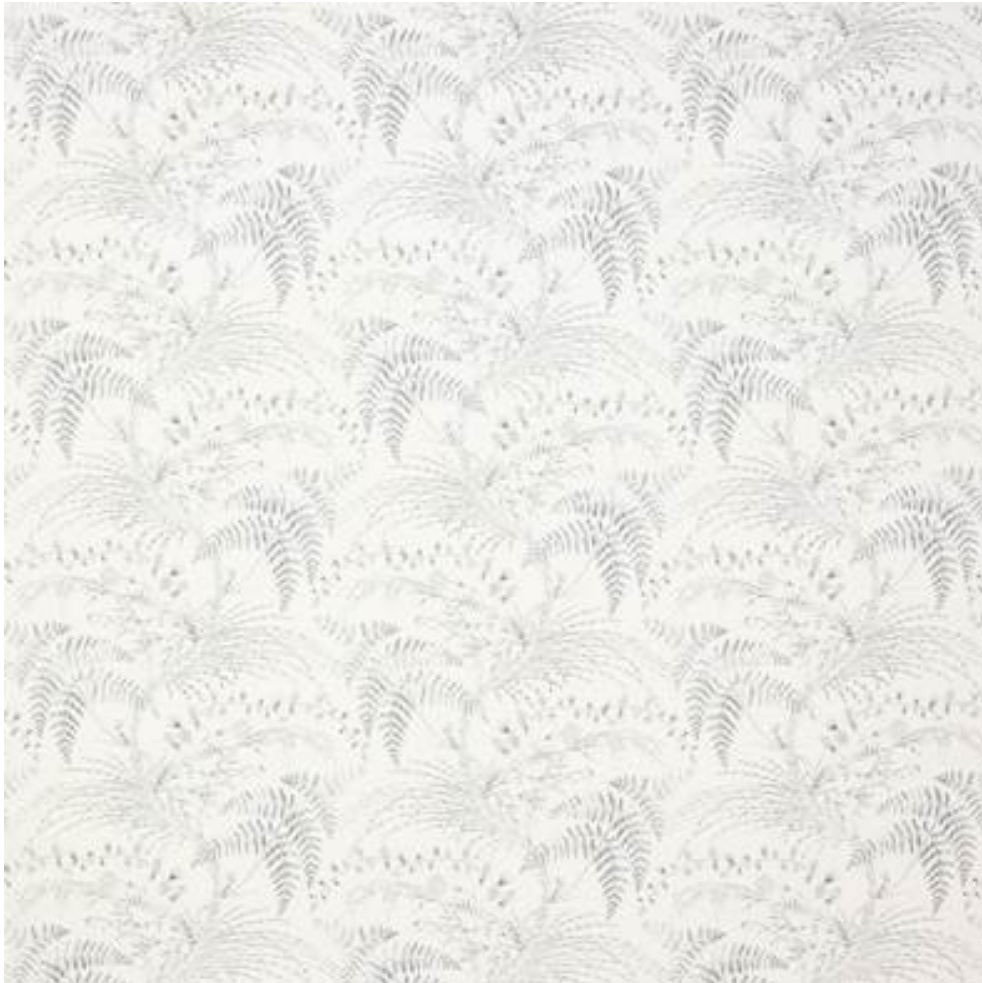

## OSMUNDA

|              |                        |
|--------------|------------------------|
| Code         | F4604/04               |
| Colour       | Silver                 |
| Repeat       | V 40cm / H 45cm approx |
| Width        | 135cm approx           |
| Composition  | 100% Linen             |
| Fire Code    | √BM                    |
| Care Code    | ☒☒☒☒☒☒                 |
| Pattern Book | Eloise                 |
| Use          | Curtains, Upholstery   |