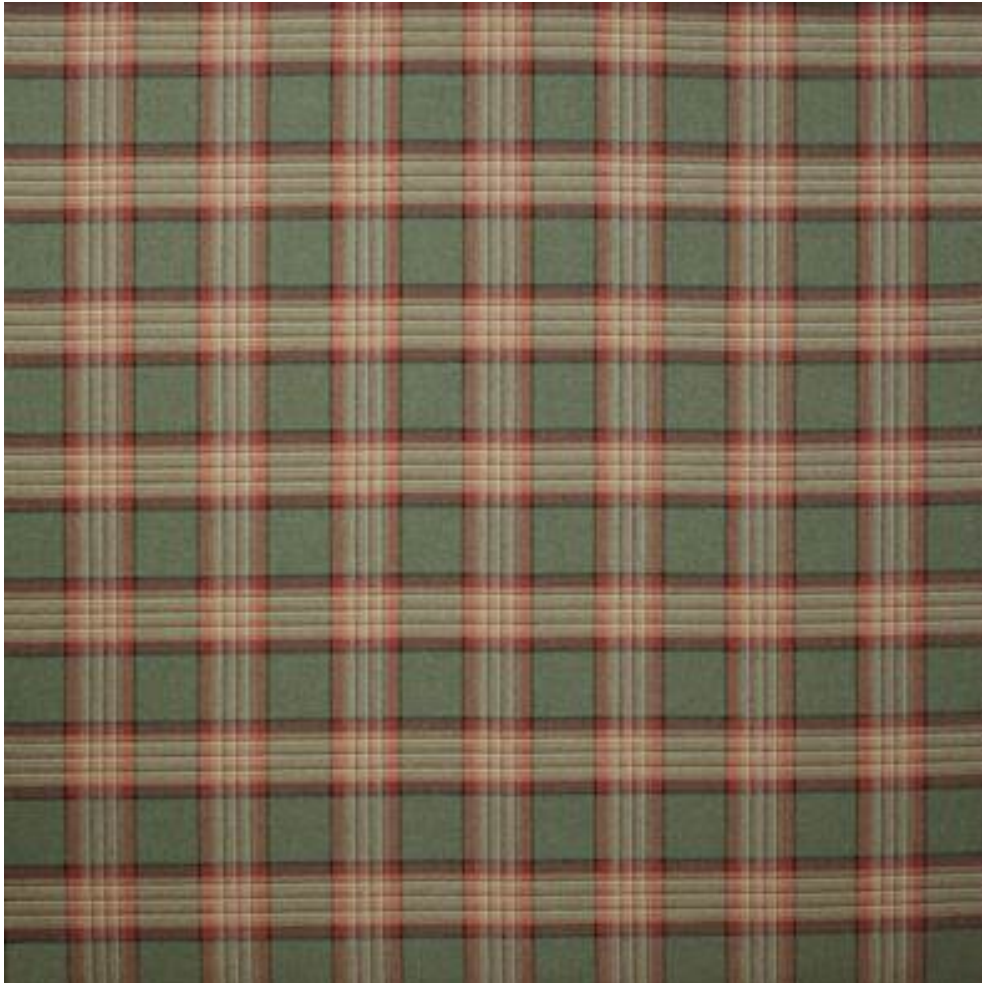

COLEFAX AND FOWLER

LOWICK PLAID

Code	F4628-04
Colour	Red/Sage
Repeat	V 22cm / H 20cm approx
Width	145cm approx
Composition	100% Wool
Fire Code	√BH
Care Code	☒☒☒☒☒
Pattern Book	Fen Wools
Use	Curtains, Upholstery