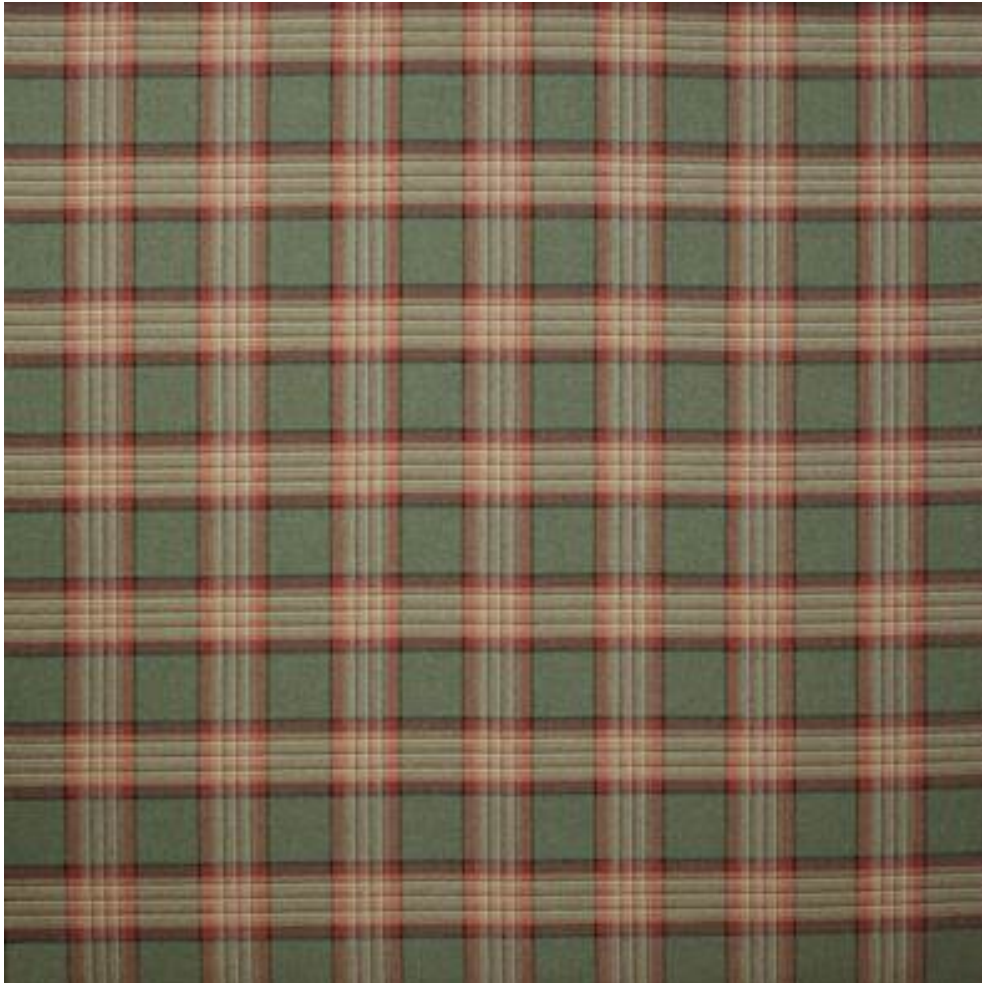

COLEFAX AND FOWLER

LOWICK PLAID

Code	F4628-04
Colour	Red/Sage
Repeat	V 22cm / H 20cm approx
Width	145cm approx
Composition	100% Wool
Fire Code	√BH
Care Code	☒☒☒☒☒☒
Pattern Book	Fen Wools
Use	Curtains, Upholstery