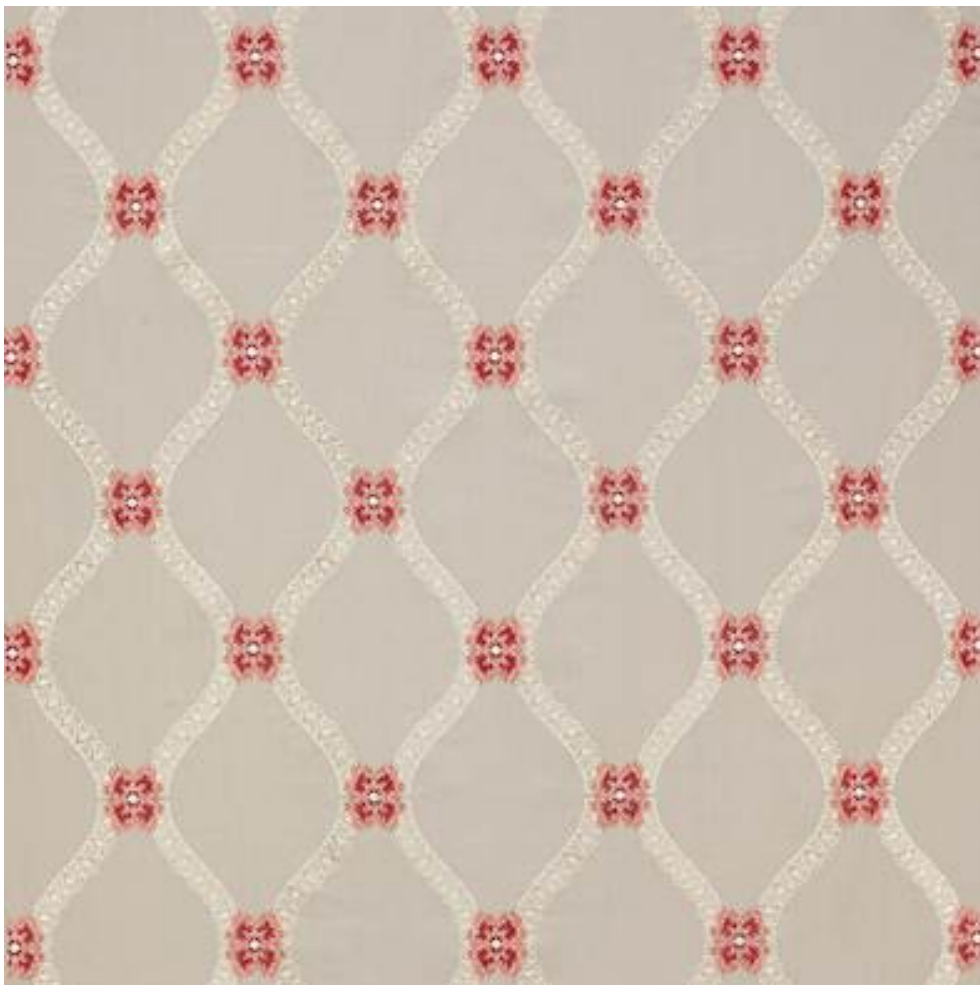

COLEFAX AND FOWLER

SALVI

Code	F4635-01
Colour	Red
Repeat	V 39cm / H 32cm approx
Width	127cm approx
Composition	70% Linen, 25% Cotton, 5% Viscose
Fire Code	√BM
Care Code	☒☒☒☒☒☒
Pattern Book	Oriana
Use	Curtains