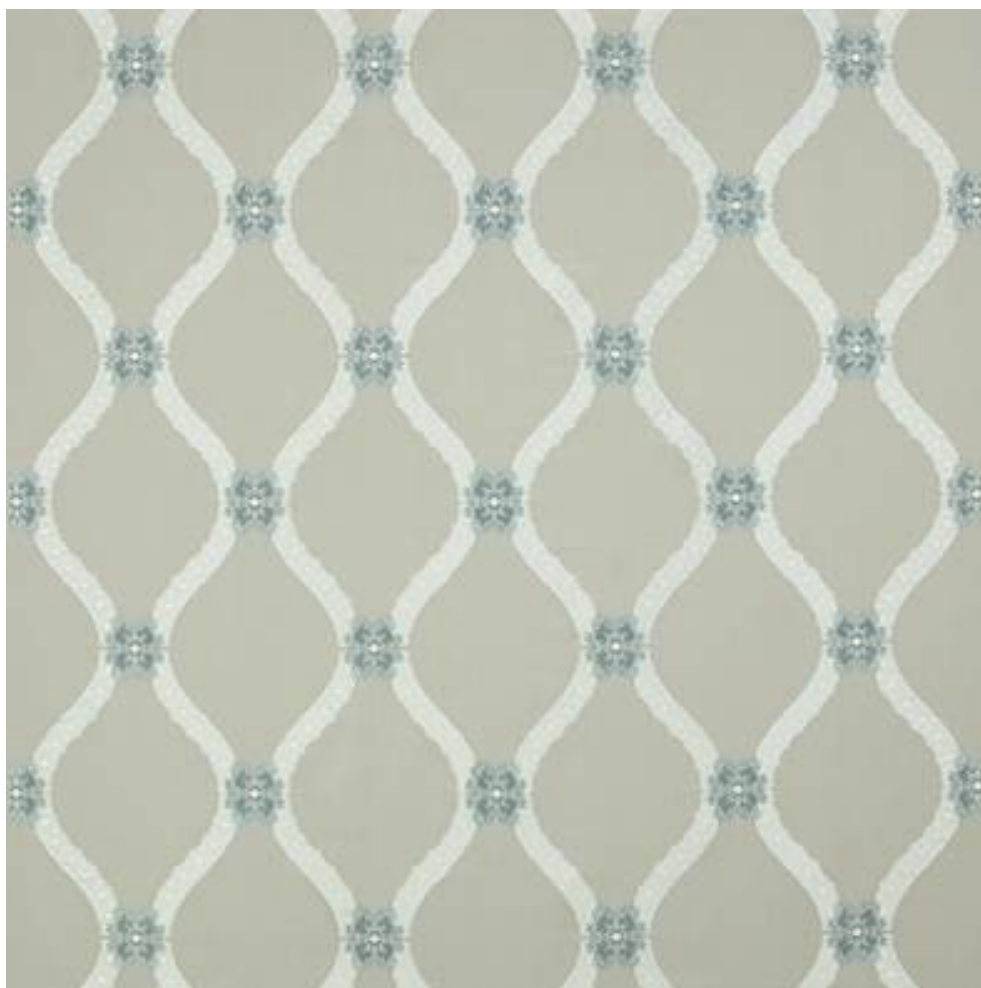

## SALVI

Code	F4635-02
Colour	Aqua
Repeat	39cm approx
Width	127cm approx
Composition	70% Linen, 25% Cotton, 5% Viscose
Fire Code	√BM
Care Code	☒☒☒☒☒☒
Pattern Book	Oriana
Use	Curtains