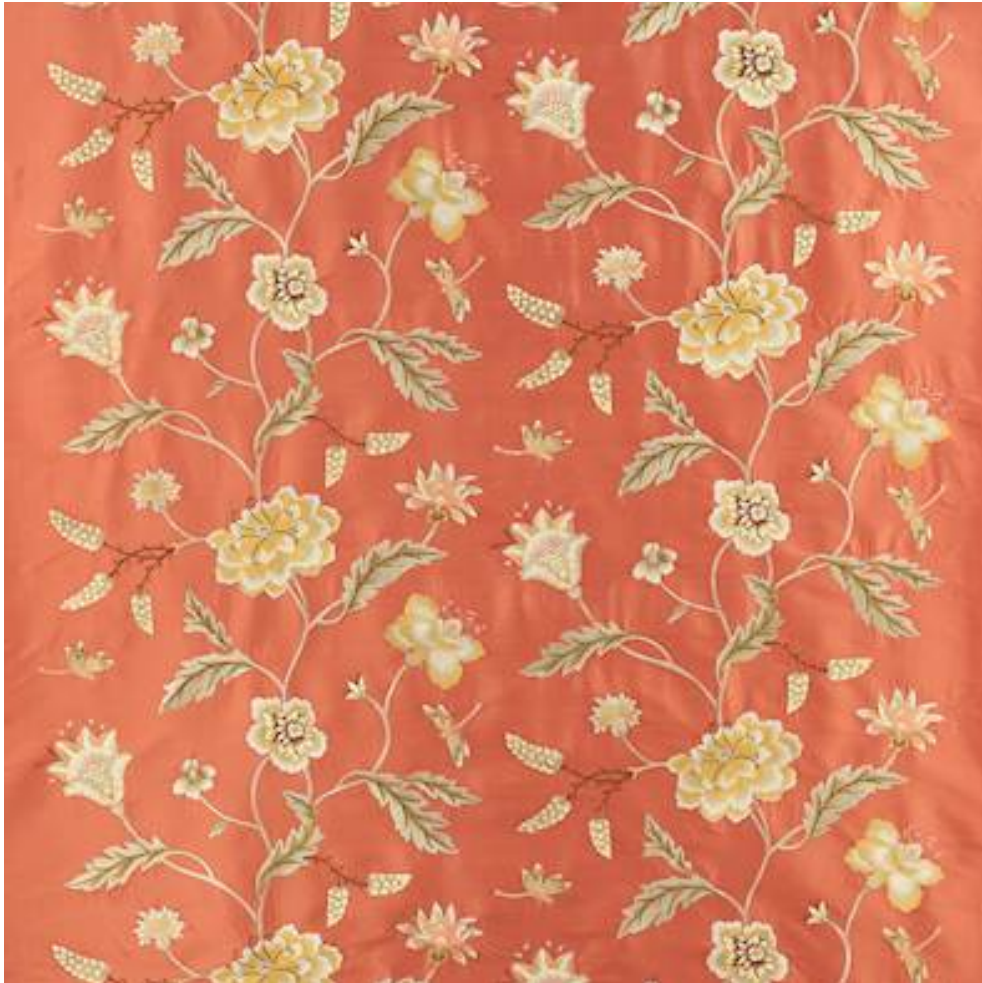

COLEFAX AND FOWLER

PASSERINE

Code	F4675-01
Colour	Red
Repeat	V 57cm / H 120cm approx
Width	120cm approx
Composition	55% Viscose, 45% Silk
Fire Code	√BM
Care Code	☒☒☒☒☒☒
Pattern Book	Theodore
Use	Curtains