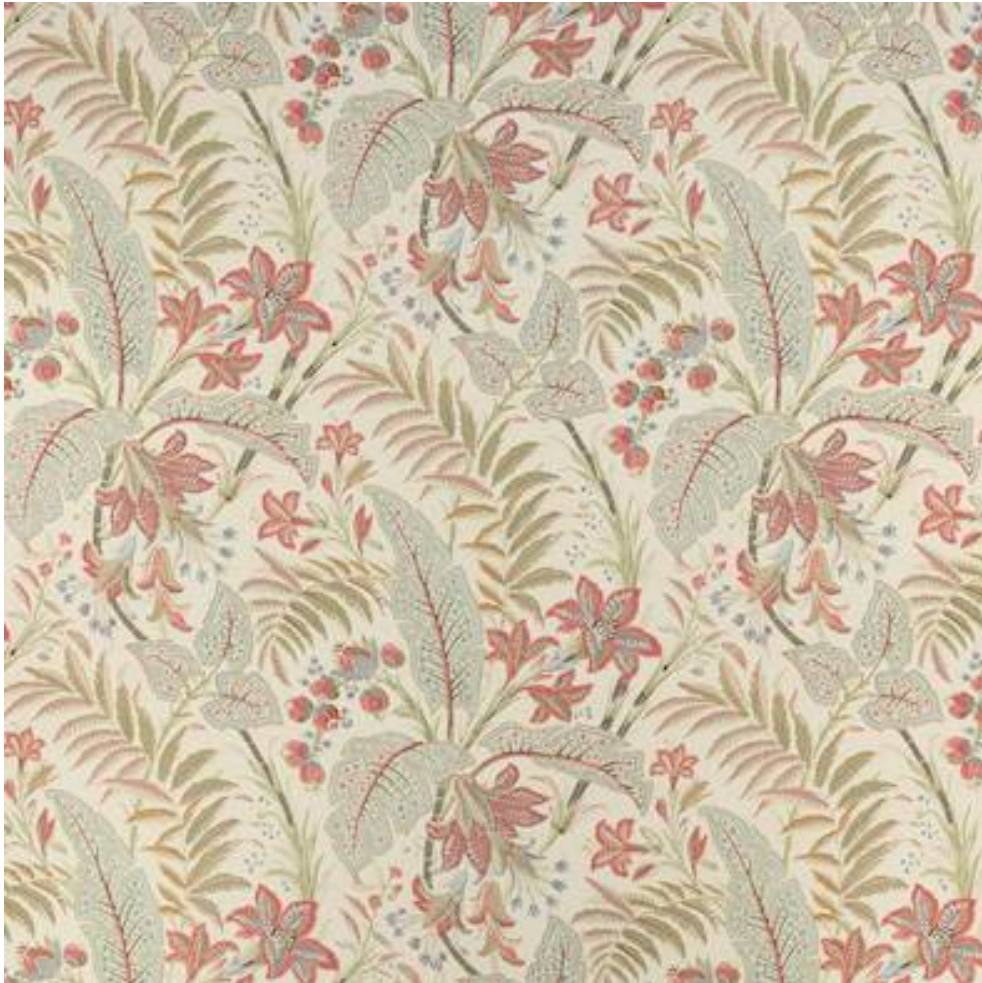

COLEFAX AND FOWLER

PAISLEY LEAF

Code	F4691-04
Colour	Tomato/Aqua
Repeat	V 88cm (Half drop) / H 93cm approx
Width	140cm approx
Composition	100% Linen
Fire Code	√BM
Care Code	☒☒☒☒☒☒
Pattern Book	Theodore
Use	Curtains, Upholstery