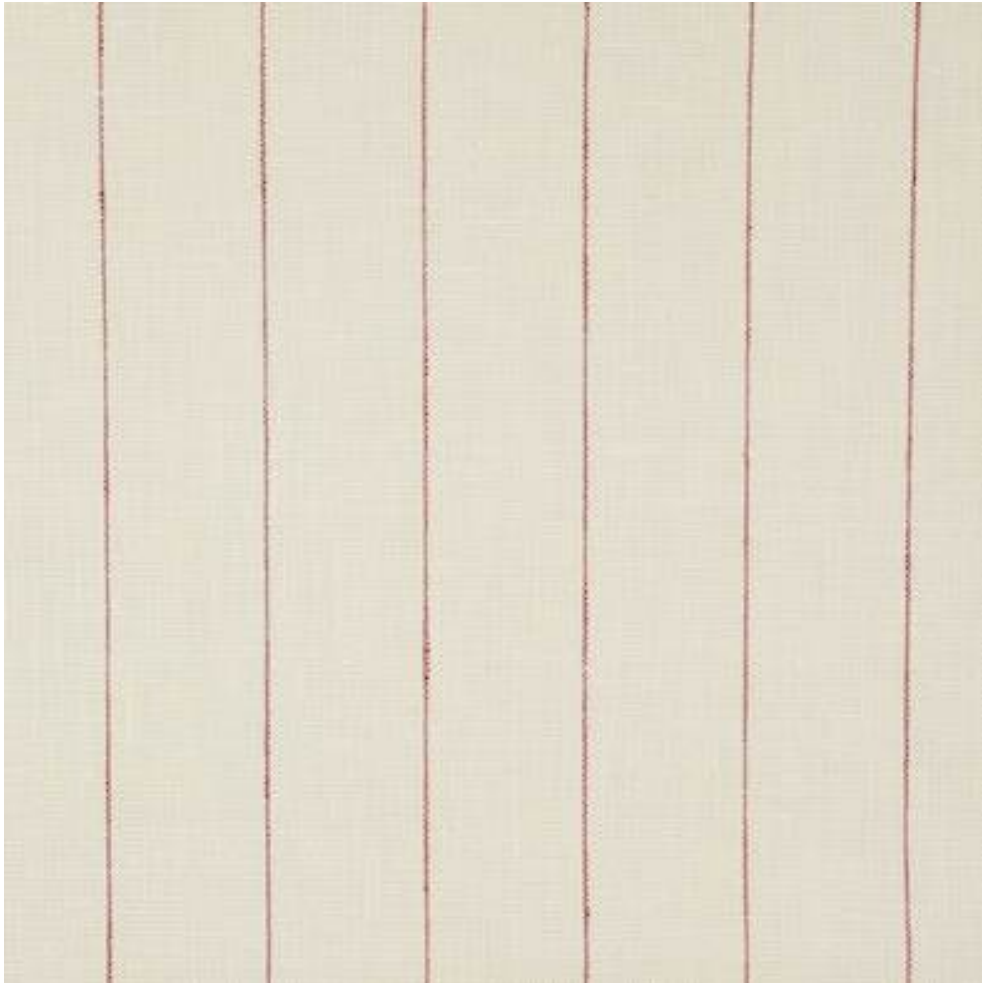

## ALYS STRIPE

Code	F4696-01
Colour	Pink
Repeat	H 3cm approx
Width	140cm approx
Composition	100% Linen
Fire Code	√BM
Care Code	☒☒☒☒☒☒
Pattern Book	Lavelle
Use	Curtains