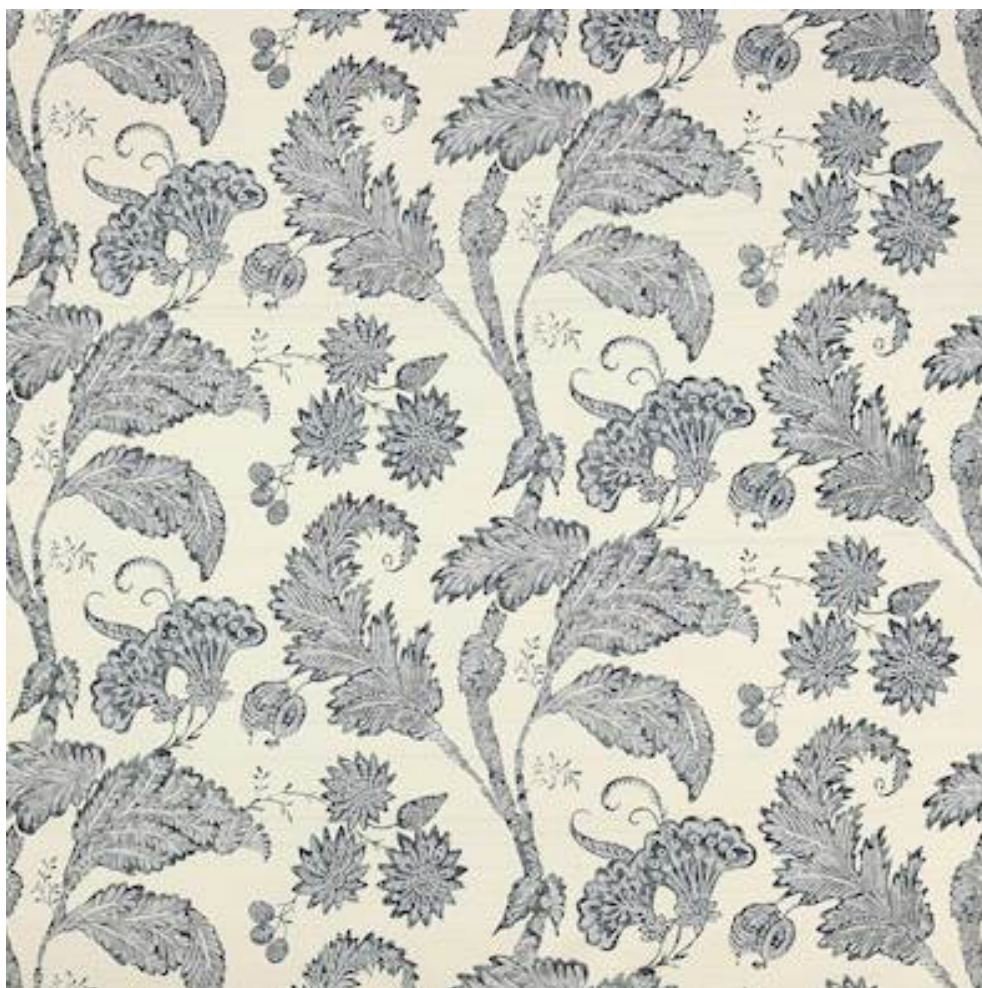

## LIMBURY

Code	F4704-02
Colour	Blue
Repeat	57cm approx
Width	130cm approx
Composition	56% Silk, 44% Cotton
Fire Code	√BM
Care Code	☒☒☒☒☒☒
Pattern Book	Jardine
Use	Curtains