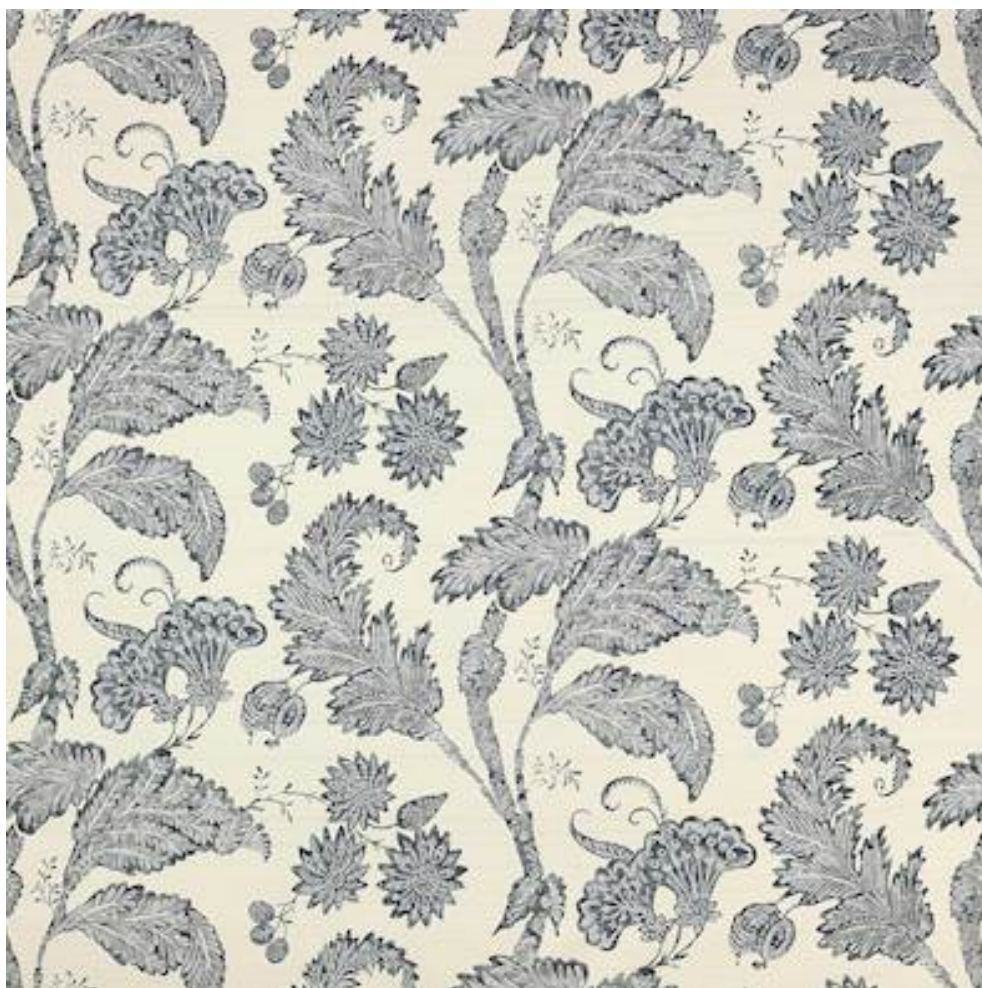

COLEFAX AND FOWLER

LIMBURY

Code	F4704-02
Colour	Blue
Repeat	V 57cm / H 130cm approx
Width	130cm approx
Composition	56% Silk, 44% Cotton
Fire Code	√BM
Care Code	☒☒☒☒☒☒
Pattern Book	Jardine
Use	Curtains