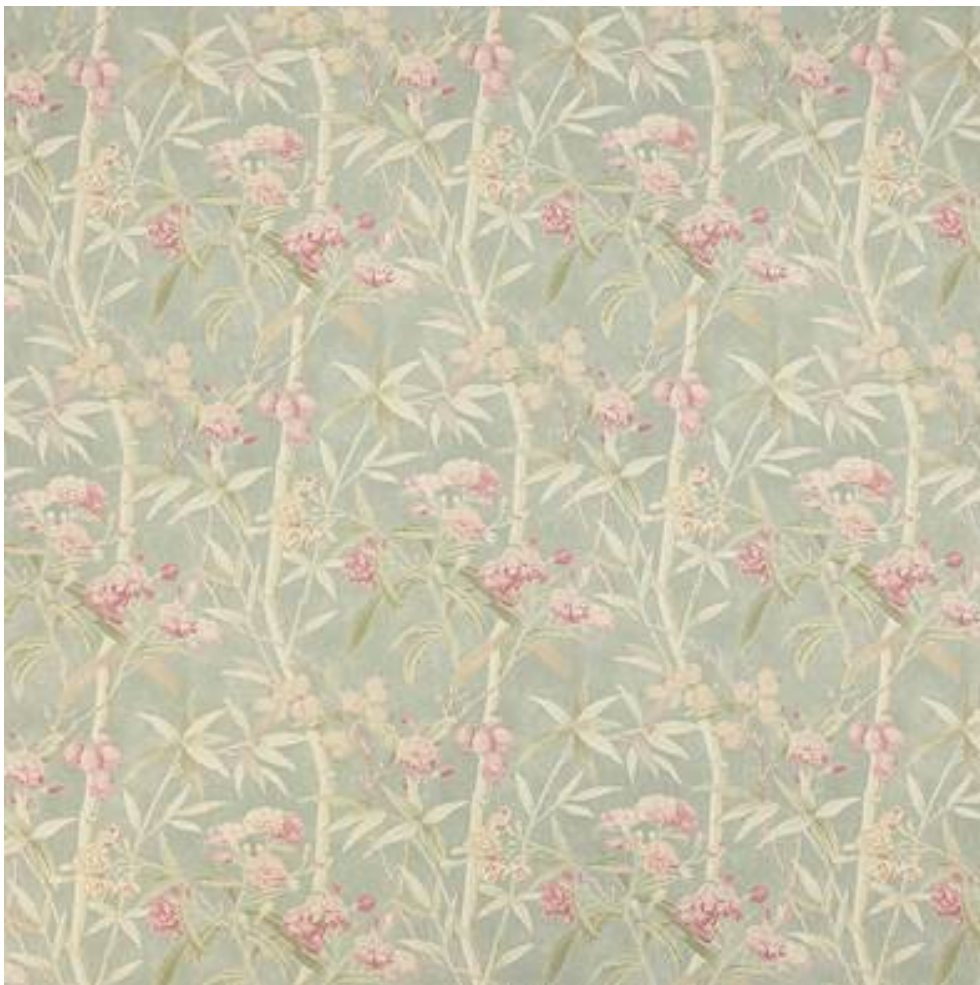

COLEFAX AND FOWLER

OLEANDER

Code	F4707-03
Colour	Old Blue
Repeat	V 97cm (Half drop) / H 56cm approx
Width	140cm approx
Composition	100% Linen
Fire Code	√BM
Care Code	☒☒☒☒☒☒
Pattern Book	Jardine
Use	Curtains, Upholstery