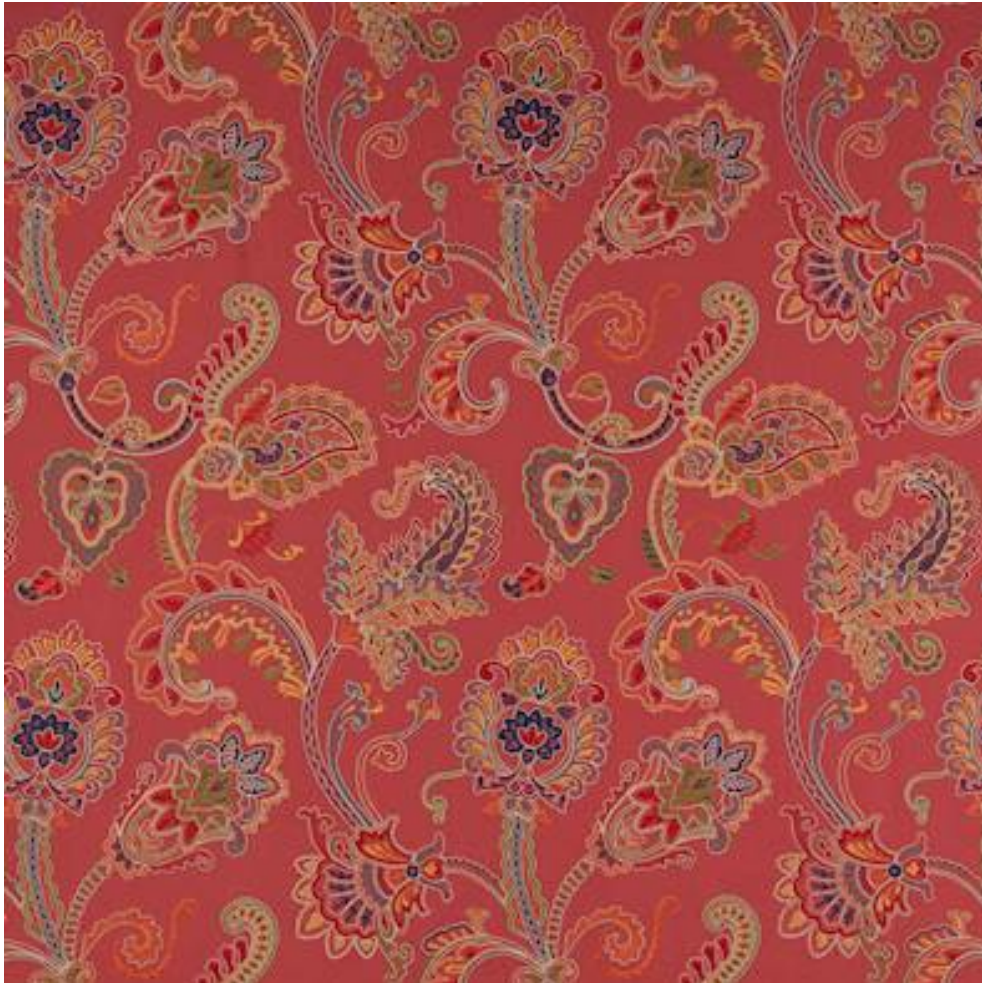

## CARSINA

Code	F4710-03
Colour	Red
Repeat	V 78cm / H 61cm approx
Width	123cm approx
Composition	41% Viscose, 33% Linen, 26% Cotton
Fire Code	√BM
Care Code	☒☒☒☒☒☒
Pattern Book	Belvedere
Use	Curtains