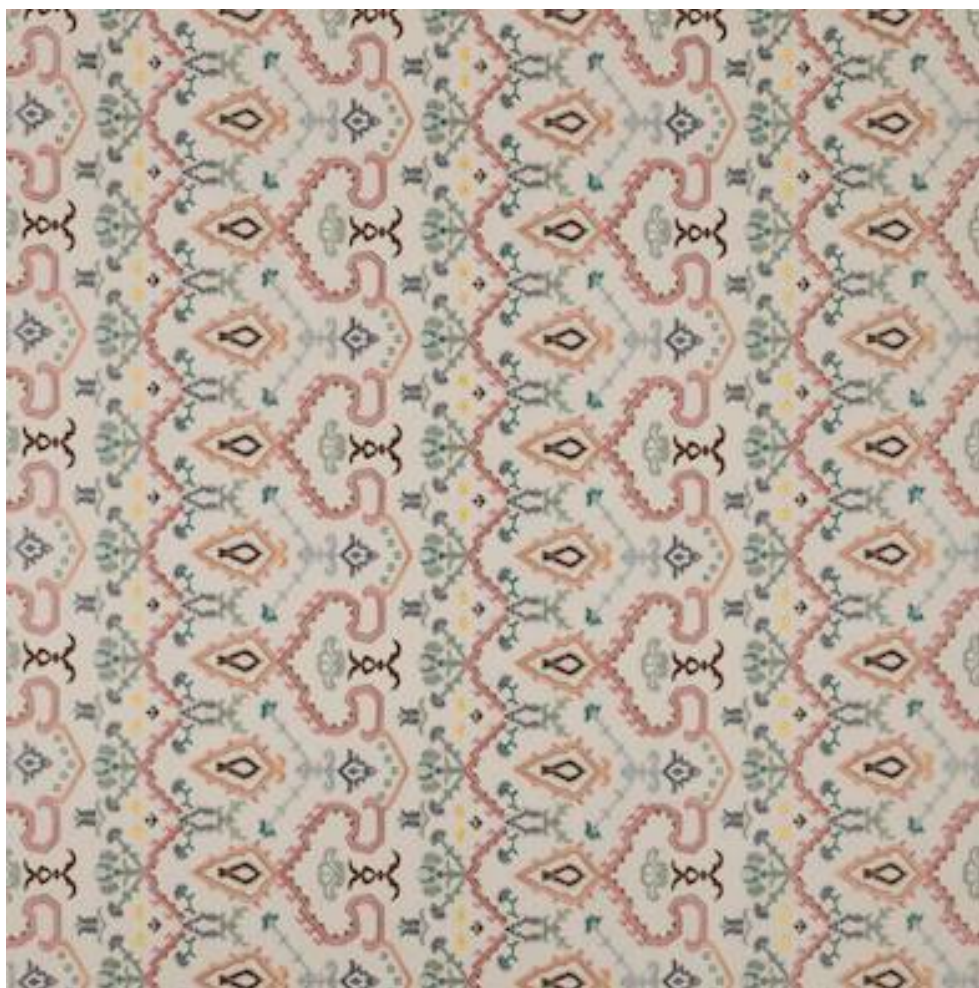

COLEFAX AND FOWLER

SINTRA

Code	F4718-01
Colour	Multi
Repeat	V 29cm / H 43cm approx
Width	130cm approx
Composition	29% Cotton, 25% Linen, 24% Polyester, 22% Viscose
Fire Code	√BM
Care Code	☒☒☒☒☒☒
Pattern Book	Belvedere
Use	Curtains