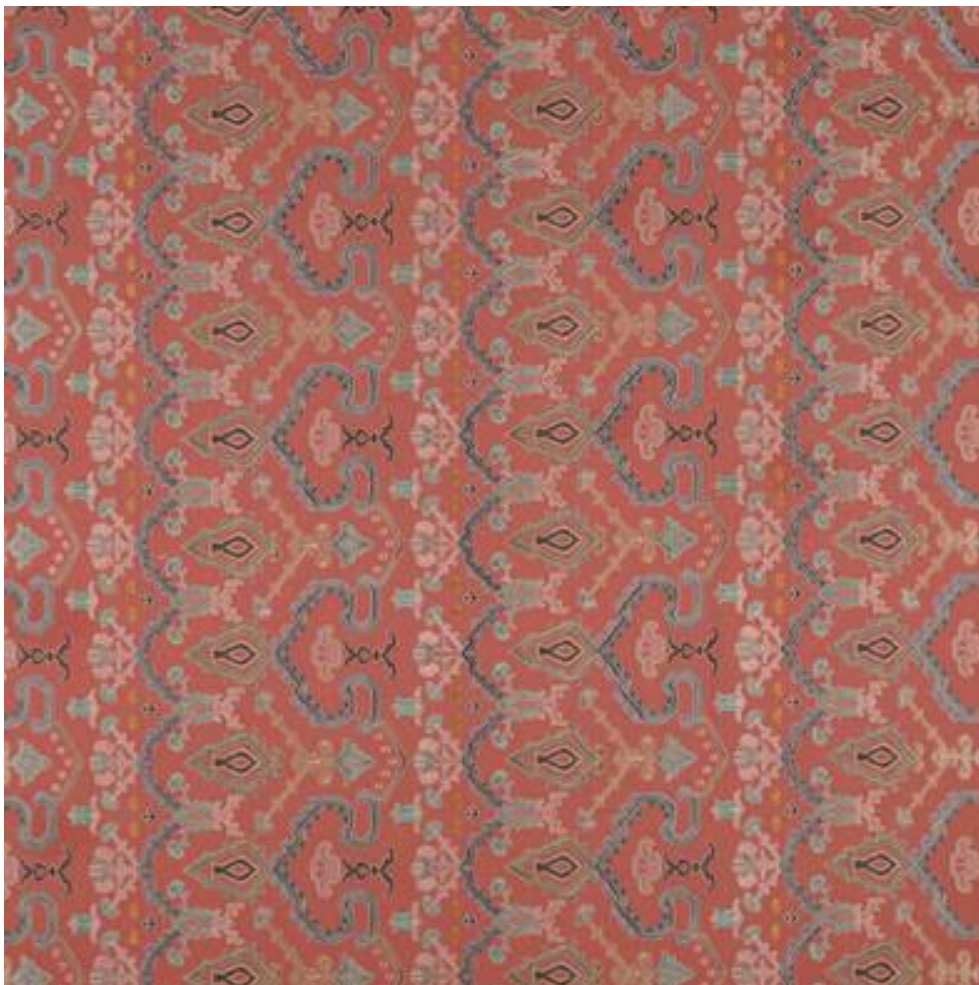

COLEFAX AND FOWLER

SINTRA

Code	F4718-03
Colour	Red
Repeat	V 29cm / H 43cm approx
Width	130cm approx
Composition	29% Cotton, 25% Linen, 24% Polyester, 22% Viscose
Fire Code	√BM
Care Code	☒☒☒☒☒☒
Pattern Book	Belvedere
Use	Curtains