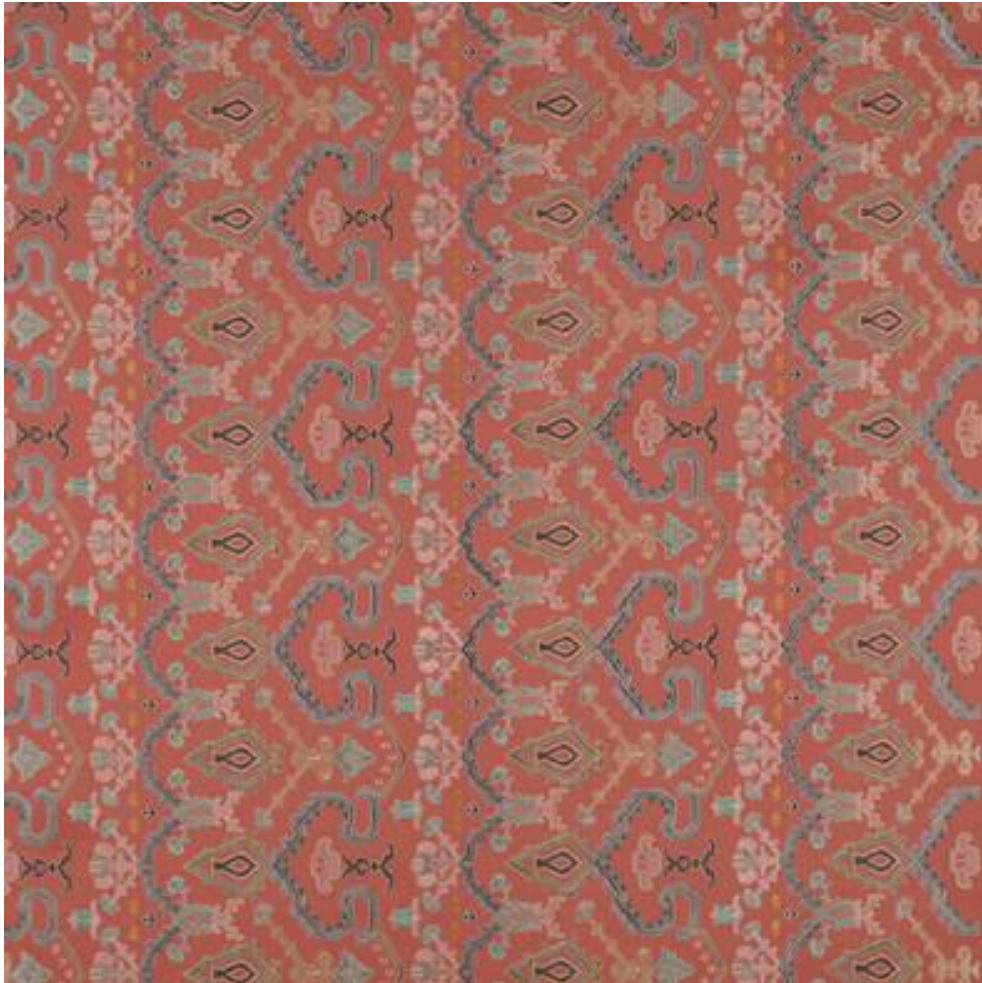

COLEFAX AND FOWLER

SINTRA

Code	F4718-03
Colour	Red
Repeat	V 29cm / H 43cm approx
Width	130cm approx
Composition	29% Cotton, 25% Linen, 24% Polyester, 22% Viscose
Fire Code	√BM
Care Code	☒☒☒☒☒☒
Pattern Book	Belvedere
Use	Curtains