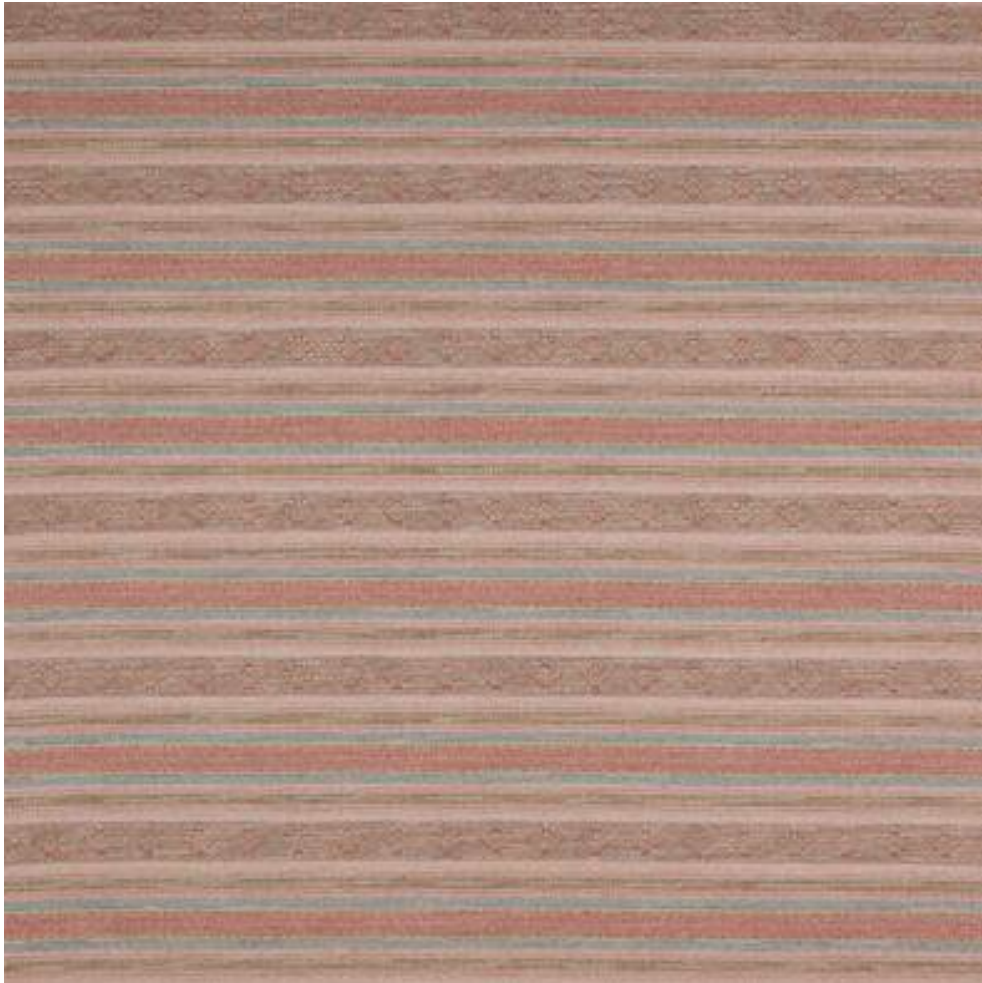

COLEFAX AND FOWLER

SILAS

Code	F4728-01
Colour	Pink/Sienna
Repeat	24cm approx
Width	139cm approx
Composition	22% Linen, 22% Polyester, 22% Viscose, 19% Cotton, 12% Wool, 3% Polyamide
Fire Code	√BM
Care Code	☒☒☒☒☒☒
Pattern Book	Hamlin
Use	Curtains, Upholstery