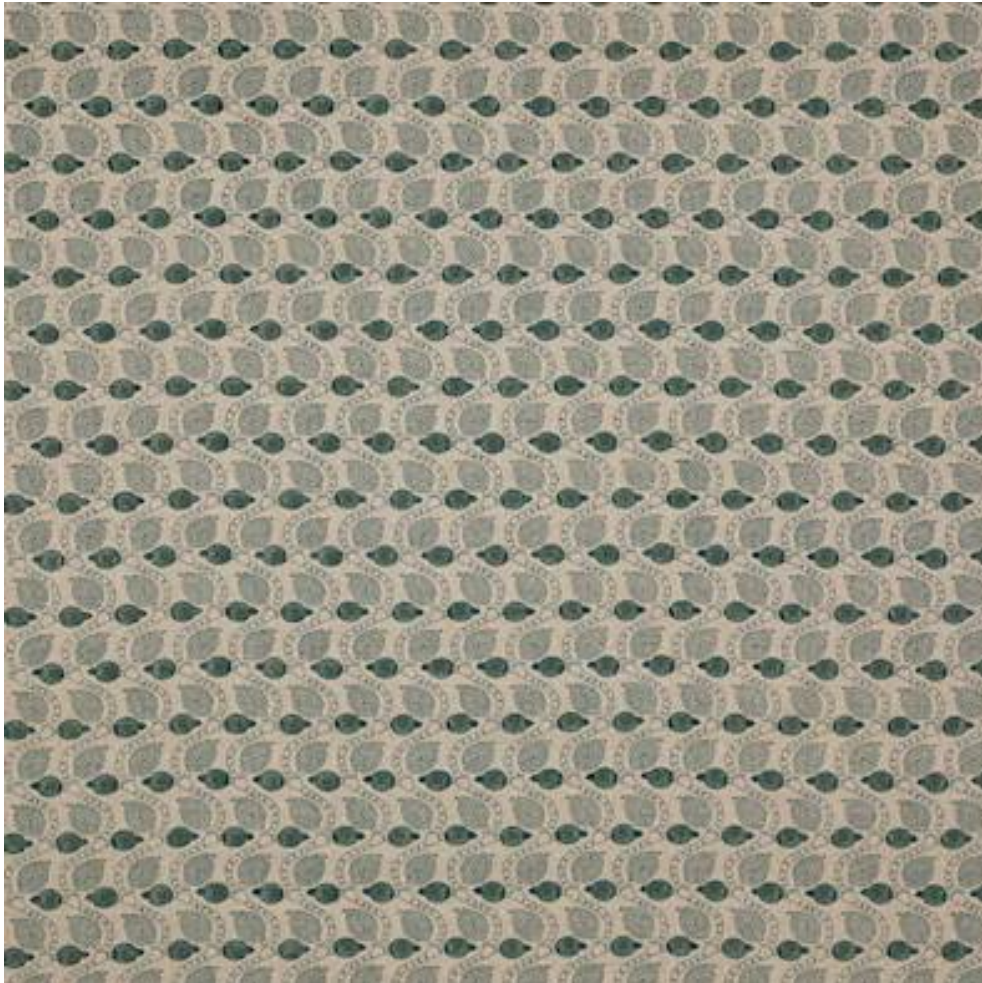

COLEFAX AND FOWLER

ASHMEAD

Code	F4759-04
Colour	Forest
Repeat	15cm approx
Width	135cm approx
Composition	100% Linen
Fire Code	√BM
Care Code	☒☒☒☒☒☒
Pattern Book	Ashmead Block Prints
Use	Curtains