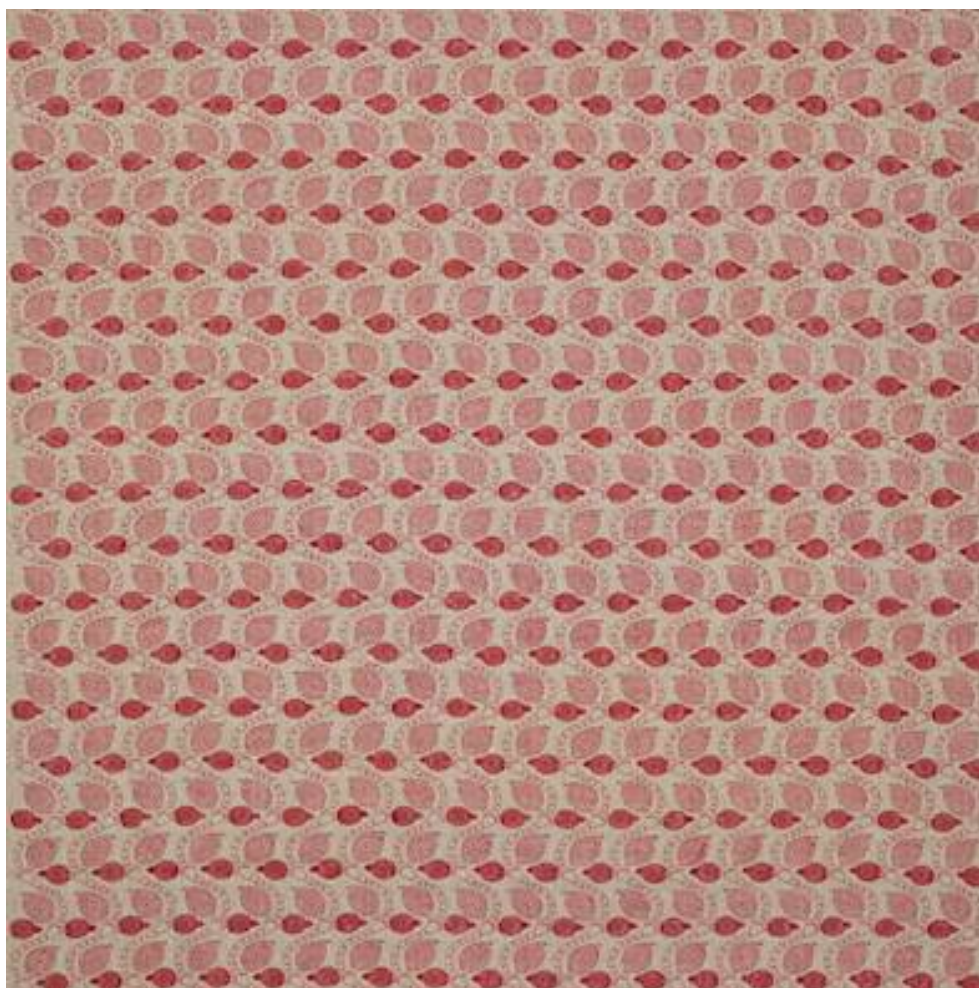

## ASHMEAD

Code	F4759-05
Colour	Red
Repeat	V 15cm / H 15cm approx
Width	135cm approx
Composition	100% Linen
Fire Code	√BM
Care Code	☒☒☒☒☒☒
Pattern Book	Ashmead Block Prints
Use	Curtains