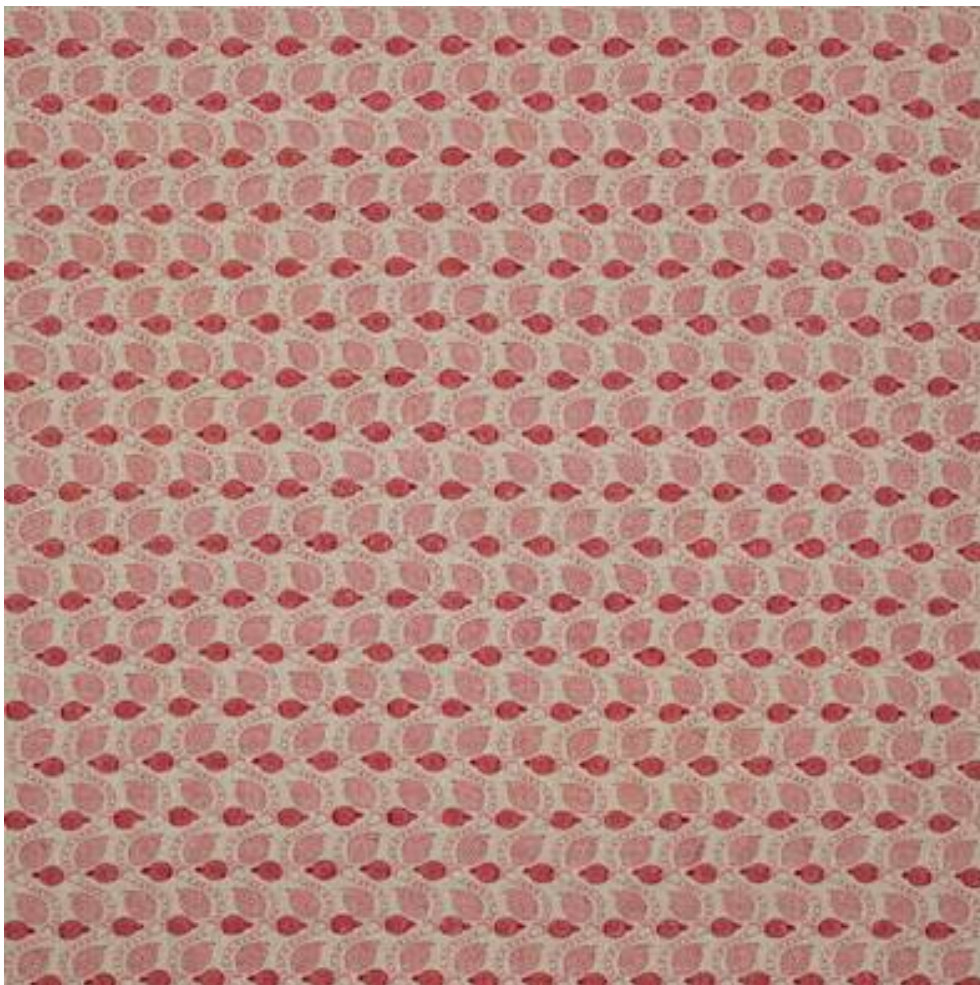

COLEFAX AND FOWLER

ASHMEAD

Code	F4759-05
Colour	Red
Repeat	15cm approx
Width	135cm approx
Composition	100% Linen
Fire Code	√BM
Care Code	☒☒☒☒☒☒
Pattern Book	Ashmead Block Prints
Use	Curtains