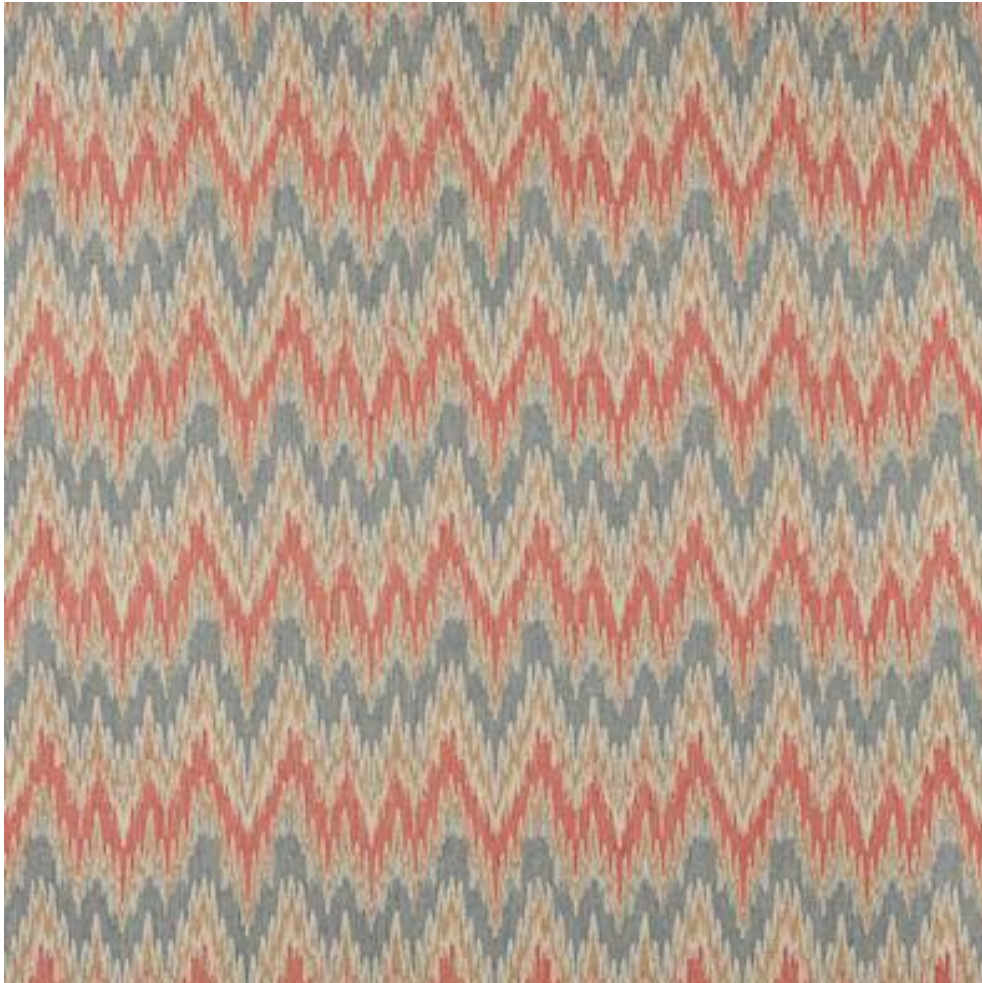

## MEDORA

Code	F4782-03
Colour	Tomato/Slate
Repeat	V 30cm / H 34cm approx
Width	134cm approx
Composition	78% Viscose, 9% Acrylic, 5% Polyester, 5% Wool, 3% Cotton
Fire Code	√BM
Care Code	☒☒☒☒☒☒
Pattern Book	Medora
Use	Curtains, Upholstery