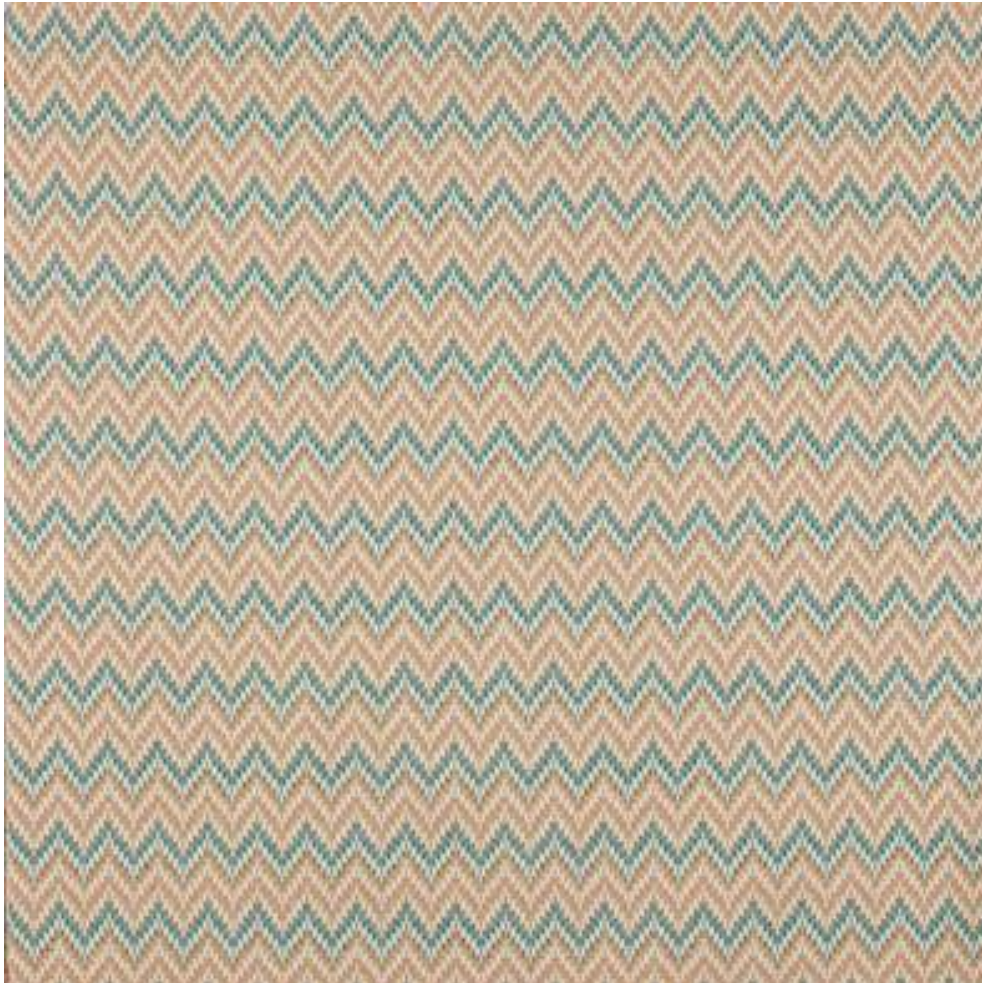

## CHANDLER

Code	F4791-01
Colour	Pink/Sand
Repeat	V 12cm / H 7cm approx
Width	142cm approx
Composition	26% Cotton, 25% Viscose, 21% Linen, 19% Polyester, 6% Wool, 3% Polyamide
Fire Code	√BM
Care Code	☒☒☒☒☒☒
Pattern Book	Medora
Use	Curtains, Upholstery