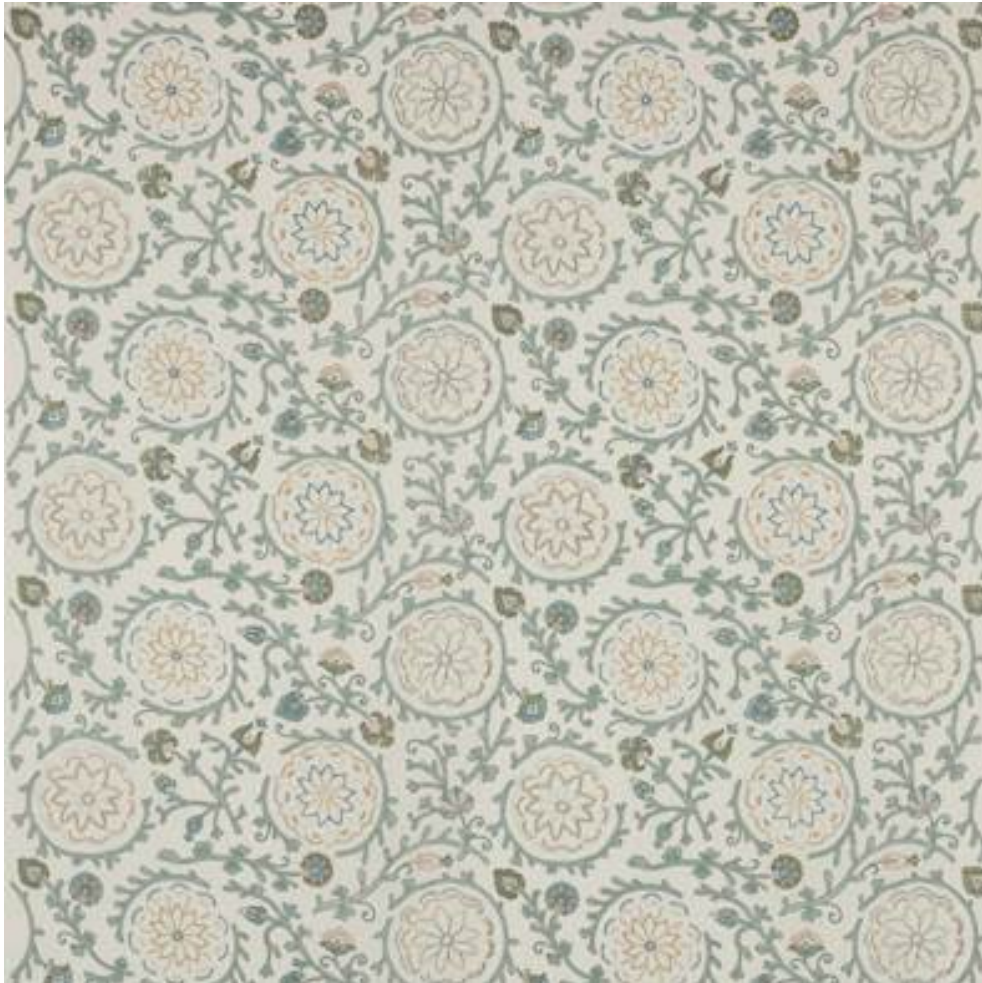

COLEFAX AND FOWLER

CASPIAN

Code	F4822-01
Colour	Old Blue
Repeat	V 40cm / H 67cm approx
Width	133cm approx
Composition	68% Linen, 24% Polyester, 8% Viscose
Fire Code	√BM
Care Code	☒☒☒☒☒☒
Pattern Book	Ashdown
Use	Curtains