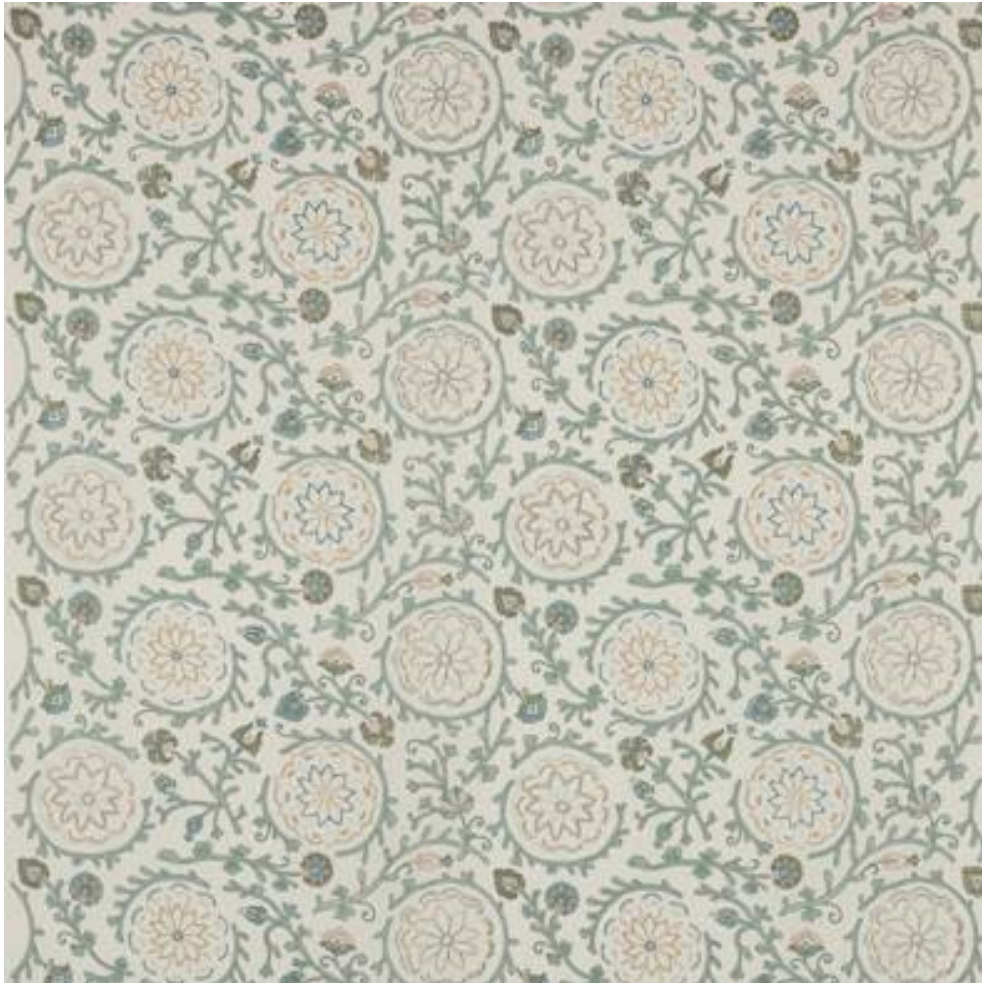

## CASPIAN

Code	F4822-01
Colour	Old Blue
Repeat	V 40cm / H 67cm approx
Width	133cm approx
Composition	68% Linen, 24% Polyester, 8% Viscose
Fire Code	√BM
Care Code	☒☒☒☒☒☒
Pattern Book	Ashdown
Use	Curtains