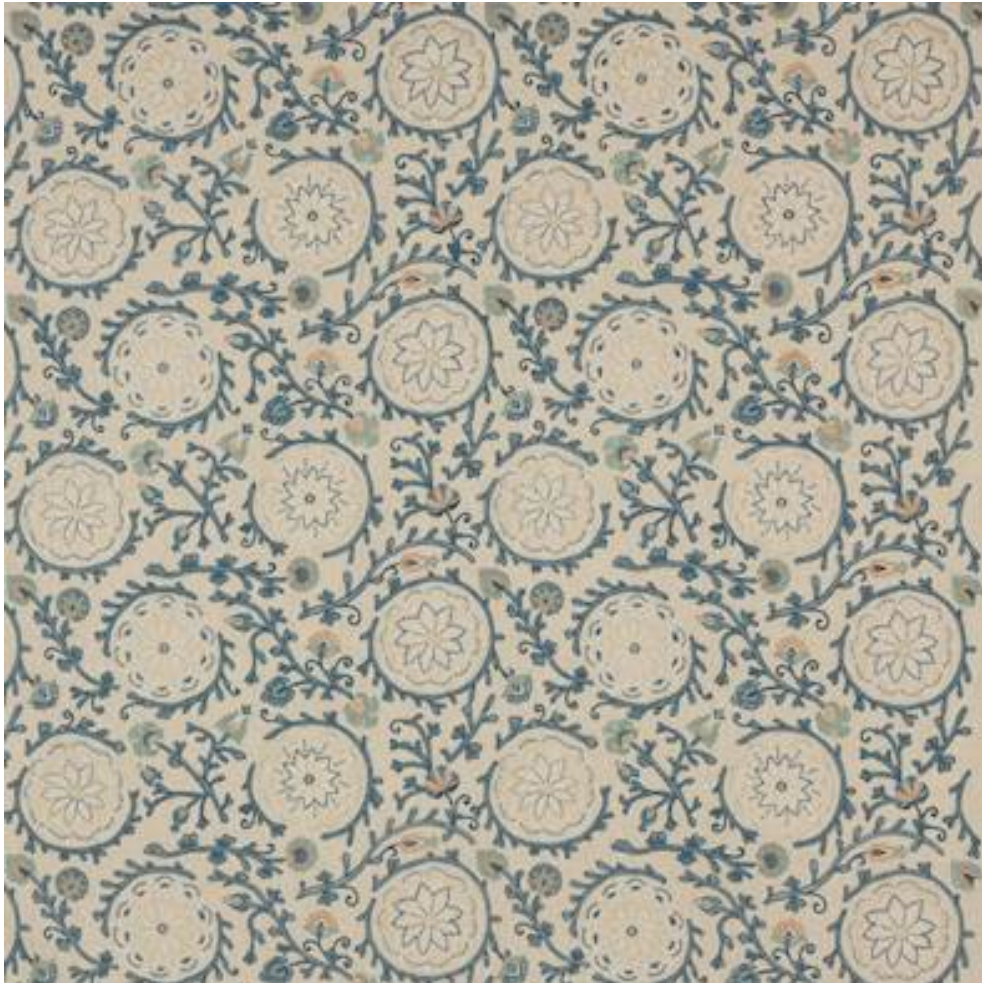

## CASPIAN

Code	F4822-03
Colour	Blue
Repeat	V 40cm / H 67cm approx
Width	133cm approx
Composition	68% Linen, 24% Polyester, 8% Viscose
Fire Code	√BM
Care Code	☒☒☒☒☒☒
Pattern Book	Ashdown
Use	Curtains