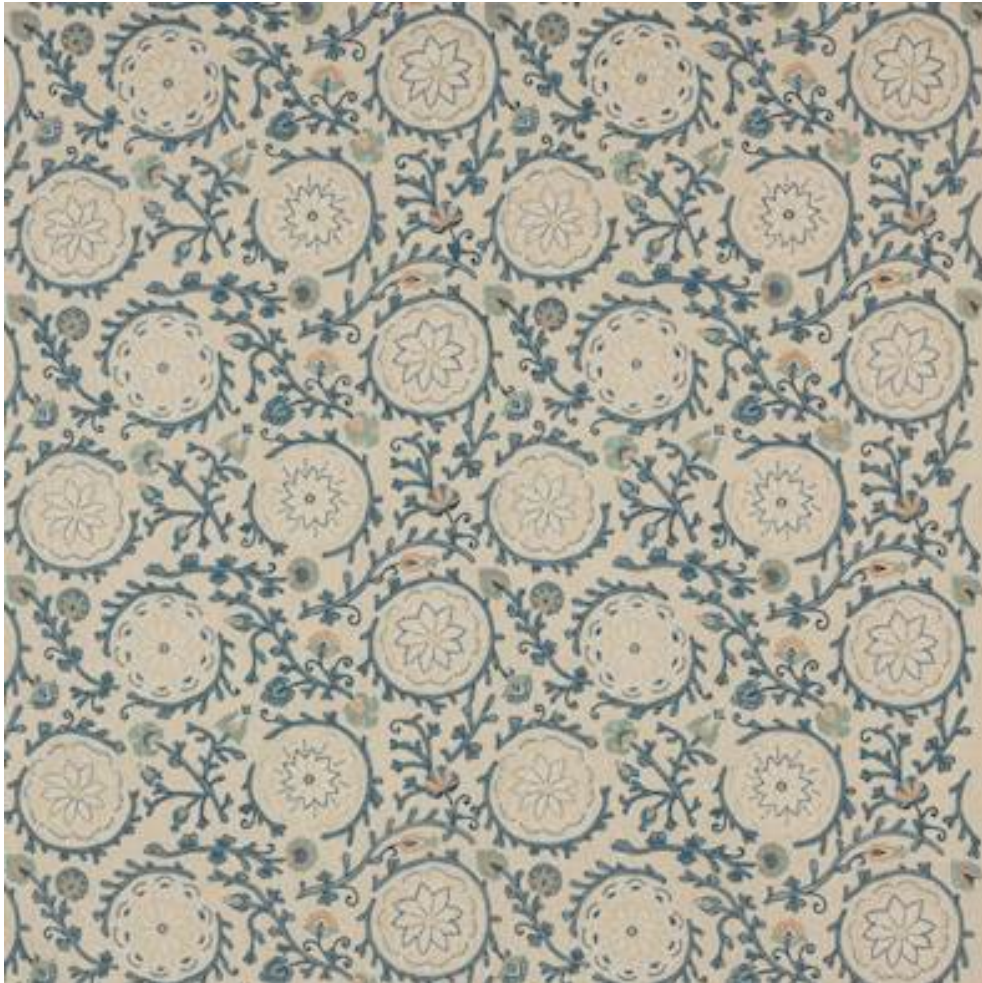

COLEFAX AND FOWLER

CASPIAN

Code	F4822-03
Colour	Blue
Repeat	V 40cm / H 67cm approx
Width	133cm approx
Composition	68% Linen, 24% Polyester, 8% Viscose
Fire Code	√BM
Care Code	☒☒☒☒☒☒
Pattern Book	Ashdown
Use	Curtains