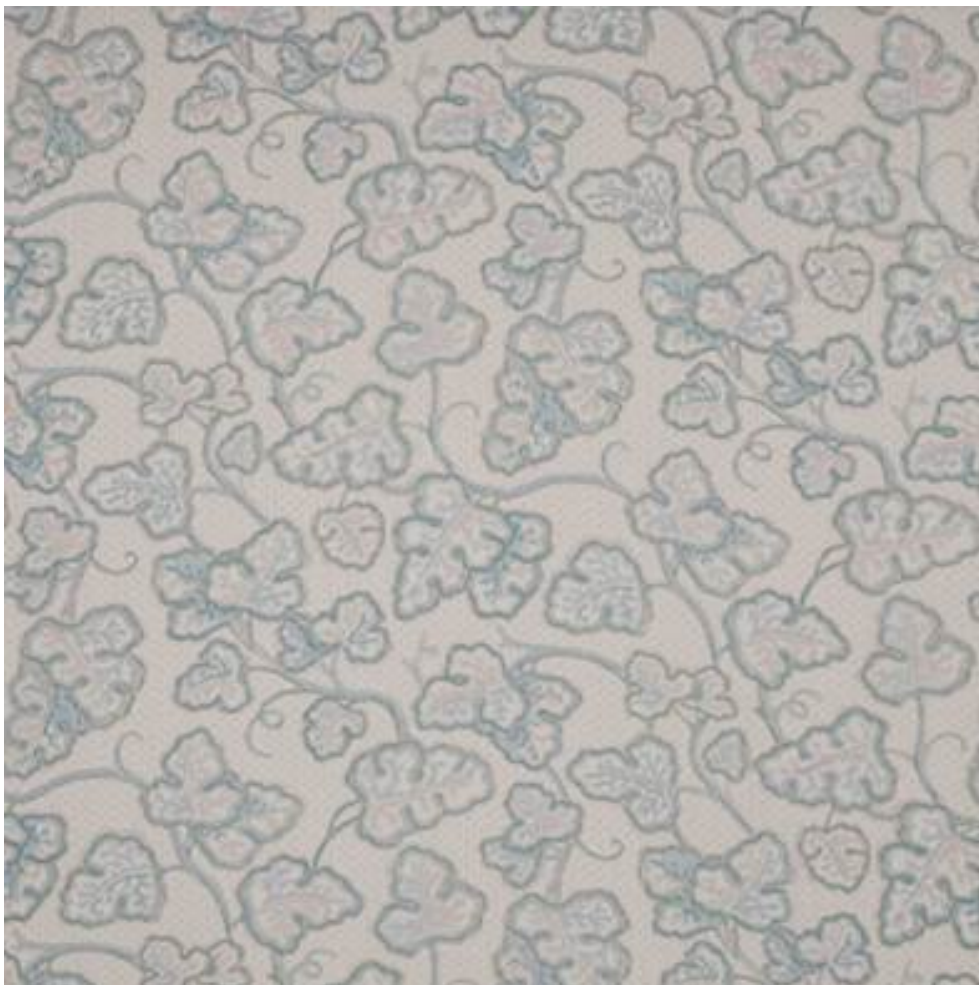

## LEAF DAMASK

Code	F4825-02
Colour	Aqua
Repeat	V 77cm / H 130cm approx
Width	130cm approx
Composition	100% Linen
Fire Code	√BM
Care Code	☒☒☒☒☒☒
Pattern Book	Ashdown
Use	Curtains, Upholstery