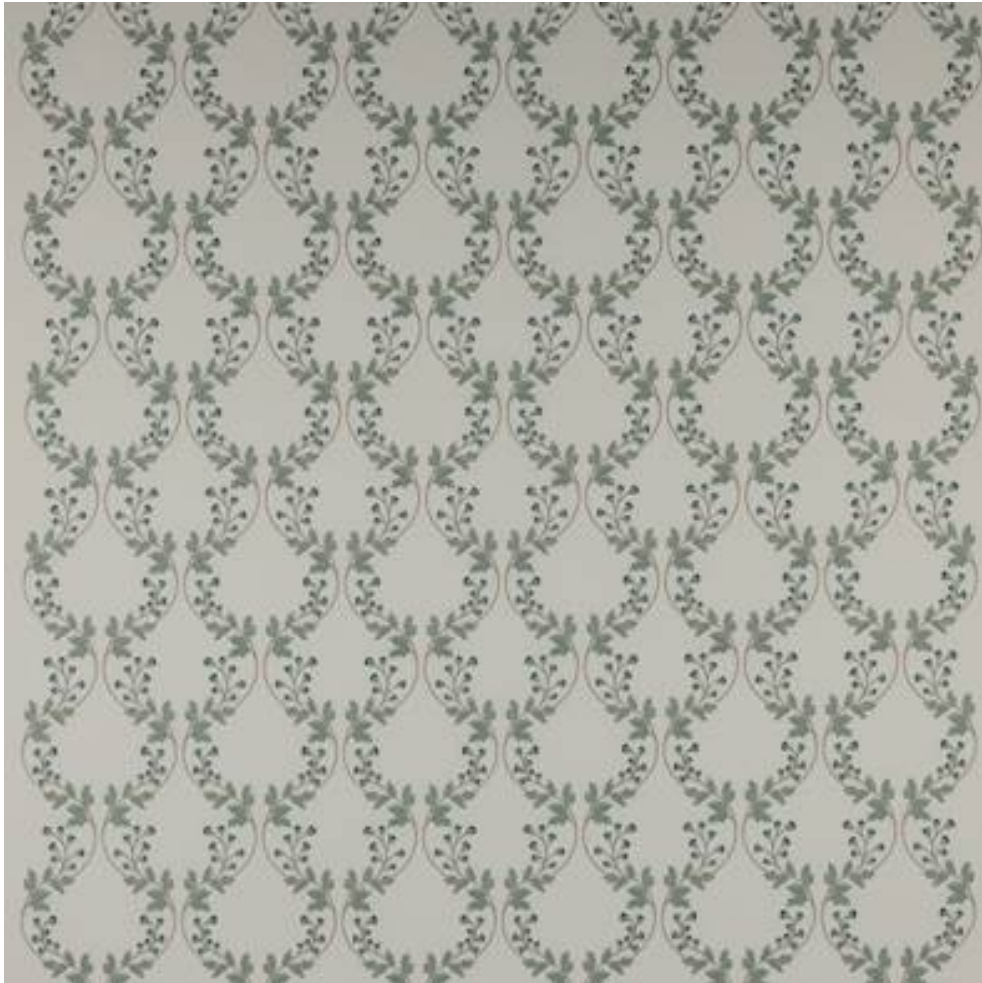

## GEORGIA

Code	F4828-01
Colour	Aqua
Repeat	V 24cm / H 23cm approx
Width	136cm approx
Composition	54% Cotton, 33% Linen, 13% Viscose
Fire Code	√BM
Care Code	☒☒☒☒☒☒
Pattern Book	Ashdown
Use	Curtains