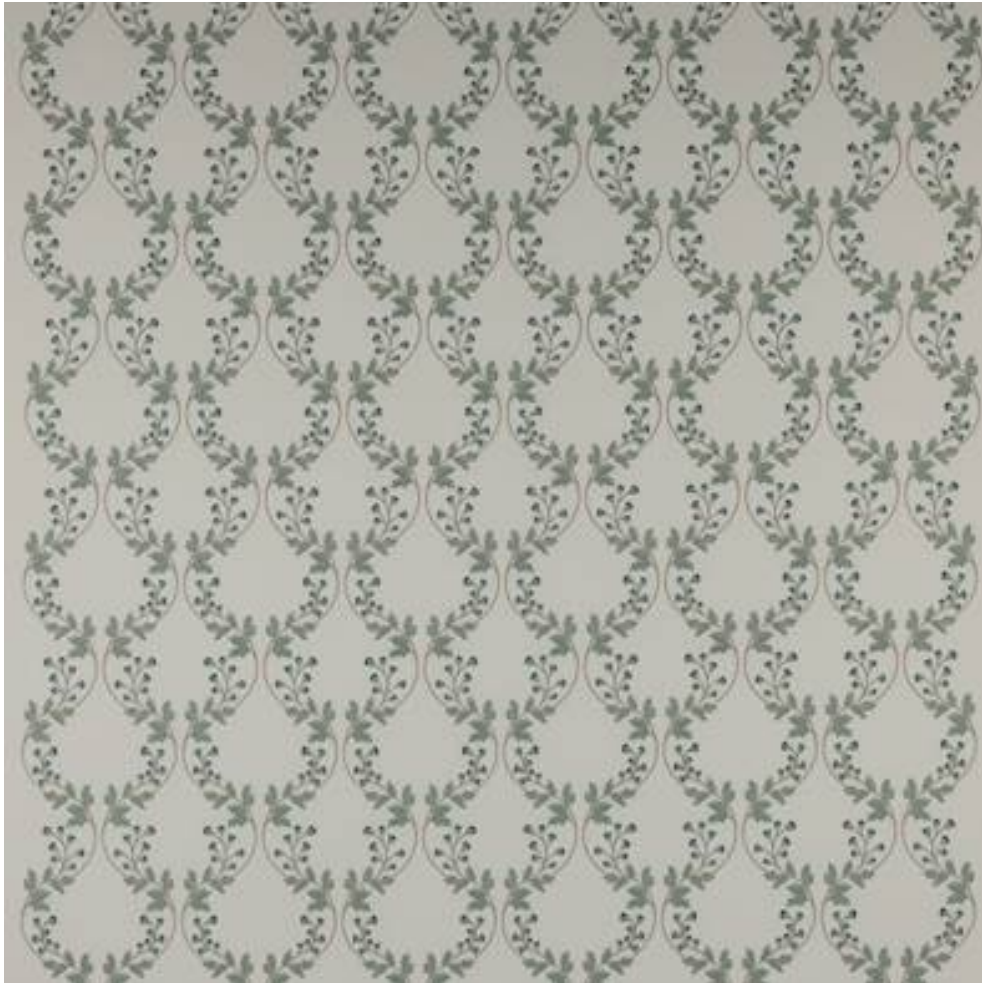

## GEORGIA

|              |                                    |
|--------------|------------------------------------|
| Code         | F4828-01                           |
| Colour       | Aqua                               |
| Repeat       | V 24cm / H 23cm approx             |
| Width        | 136cm approx                       |
| Composition  | 54% Cotton, 33% Linen, 13% Viscose |
| Fire Code    | √BM                                |
| Care Code    | ☒☒☒☒☒☒                             |
| Pattern Book | Ashdown                            |
| Use          | Curtains                           |