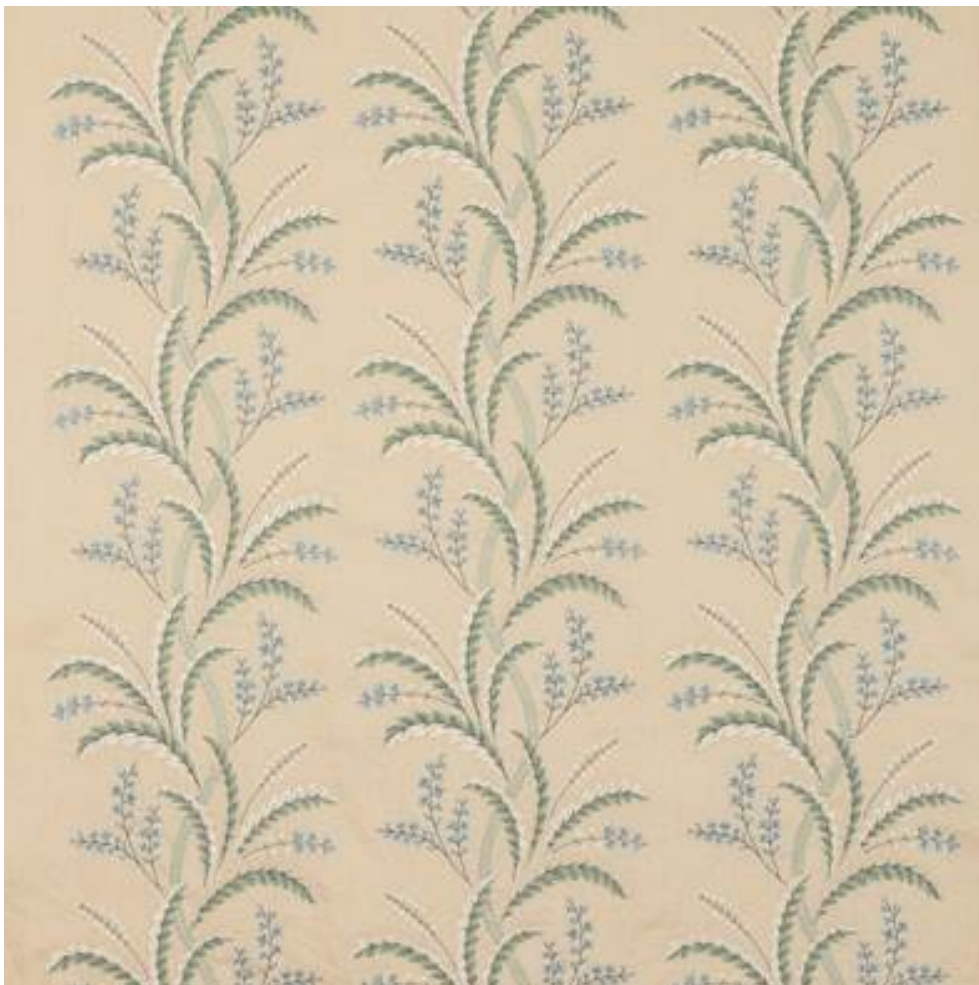

COLEFAX AND FOWLER

MELROSE

Code	F4843-01
Colour	Old Blue
Repeat	V 40cm / H 43cm approx
Width	129cm approx
Composition	63% Linen, 28% Viscose, 9% Polyester
Fire Code	√BM
Care Code	☒☒☒☒☒☒
Pattern Book	Marius
Use	Curtains