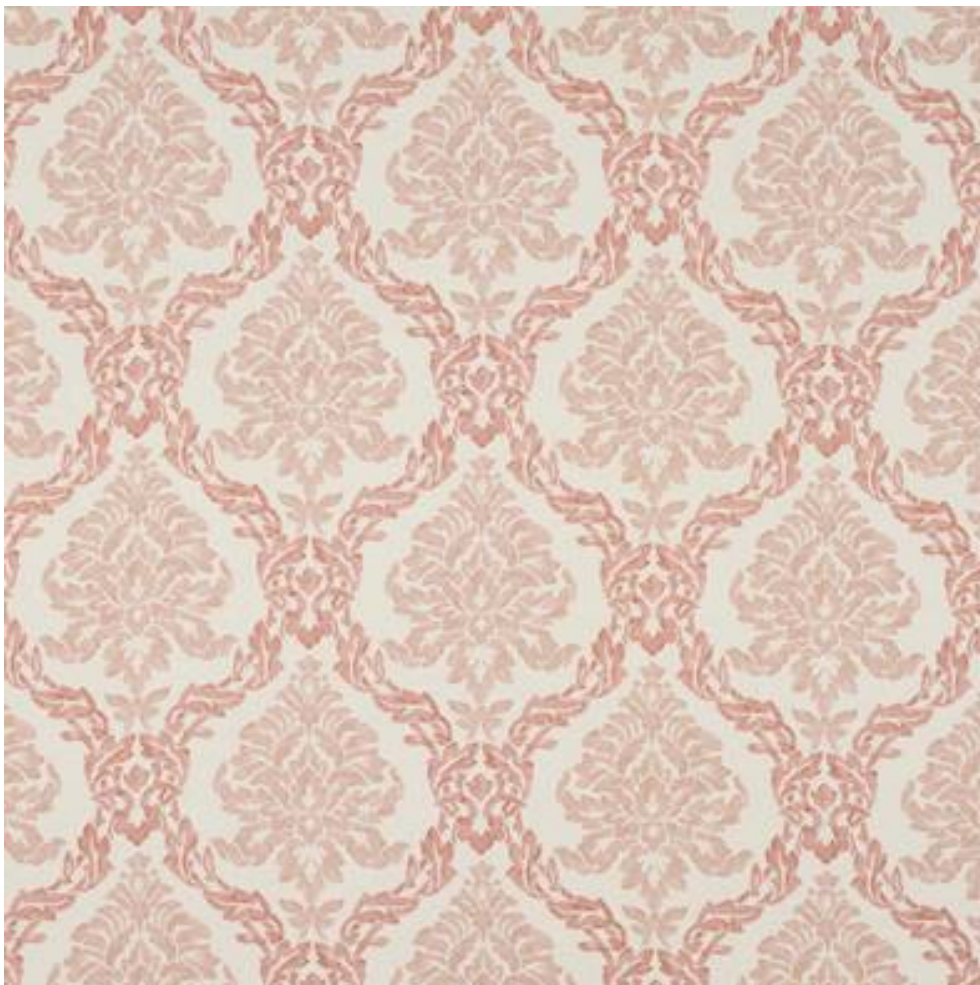

COLEFAX AND FOWLER

LINDLEY

Code	F4871-01
Colour	Red
Repeat	V 53cm / H 44cm approx
Width	132cm approx
Composition	100% Linen
Fire Code	√BM
Care Code	☒☒☒☒☒☒
Pattern Book	Hailsham
Use	Curtains, Upholstery