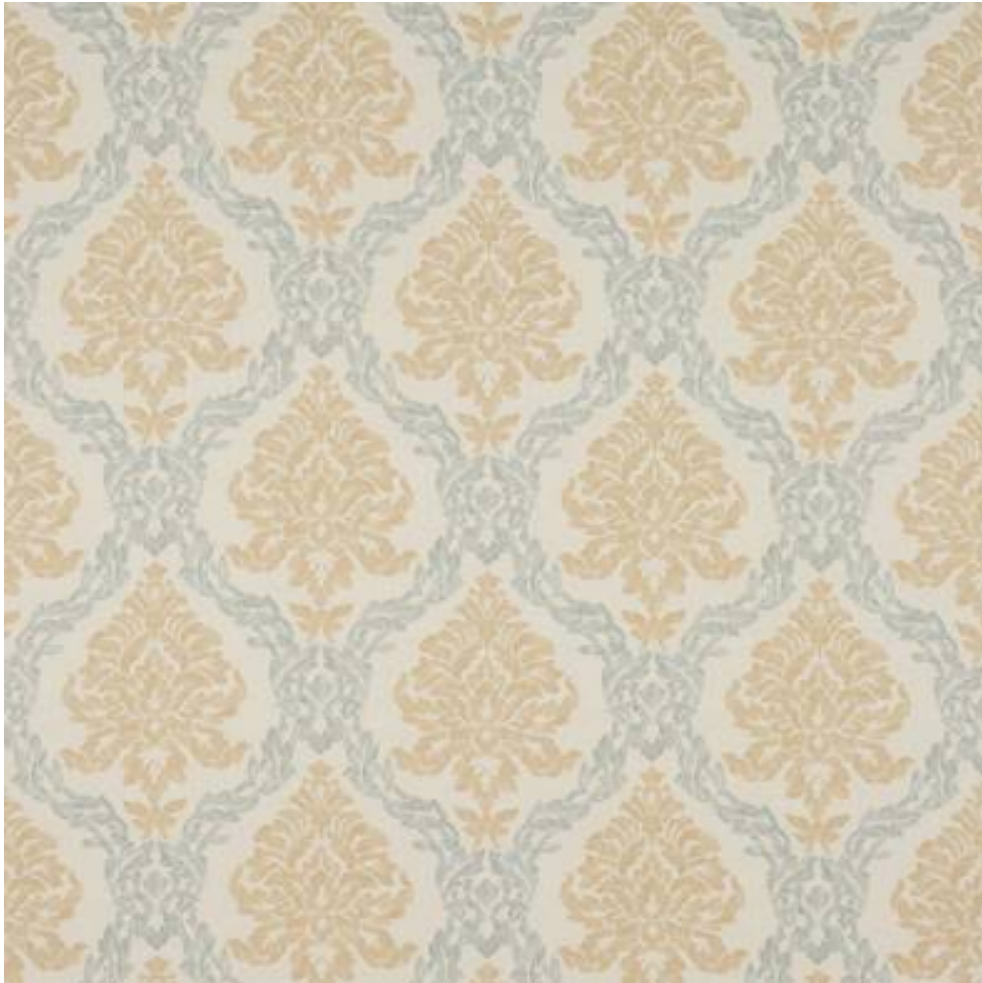

COLEFAX AND FOWLER

LINDLEY

| | |
|--------------|------------------------|
| Code | F4871-02 |
| Colour | Gold/Blue |
| Repeat | V 53cm / H 44cm approx |
| Width | 132cm approx |
| Composition | 100% Linen |
| Fire Code | √BM |
| Care Code | ☒☒☒☒☒☒ |
| Pattern Book | Hailsham |
| Use | Curtains, Upholstery |