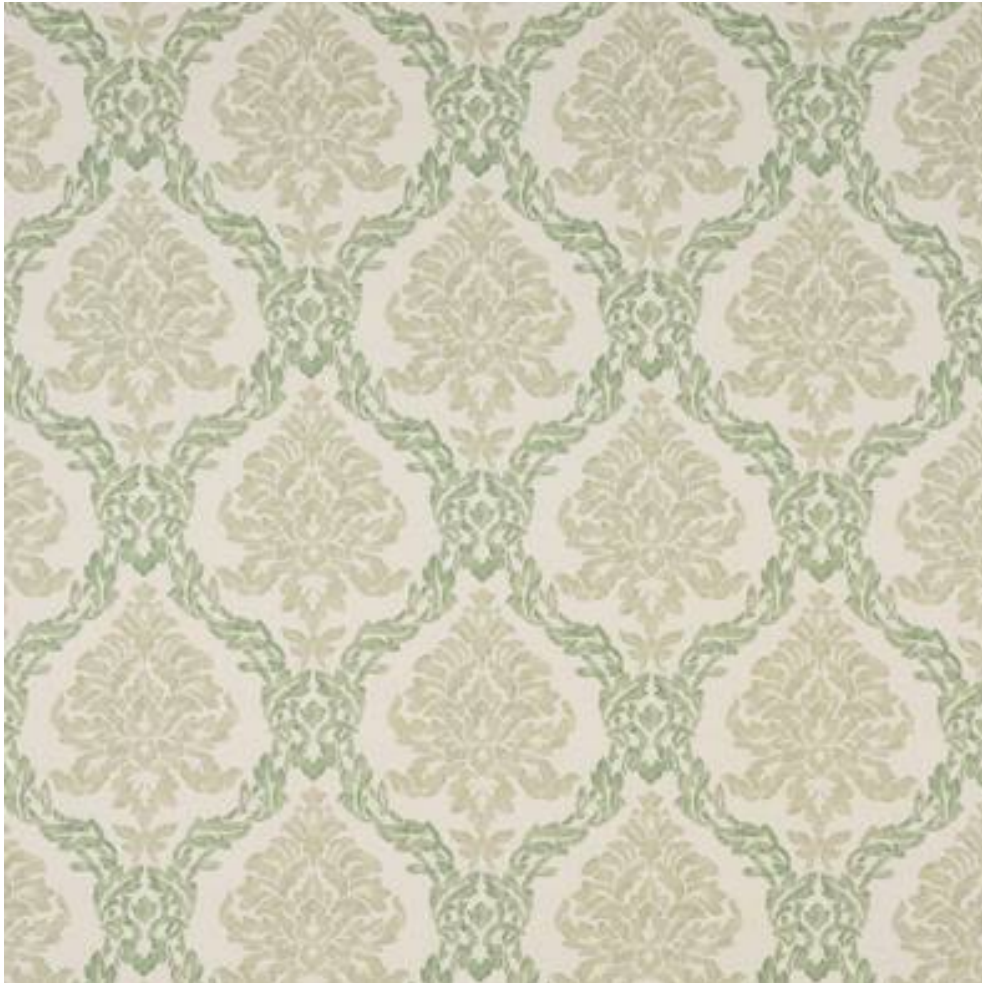

COLEFAX AND FOWLER

LINDLEY

Code	F4871-03
Colour	Forest Green
Repeat	V 53cm / H 44cm approx
Width	132cm approx
Composition	100% Linen
Fire Code	√BM
Care Code	☒☒☒☒☒☒
Pattern Book	Hailsham
Use	Curtains, Upholstery