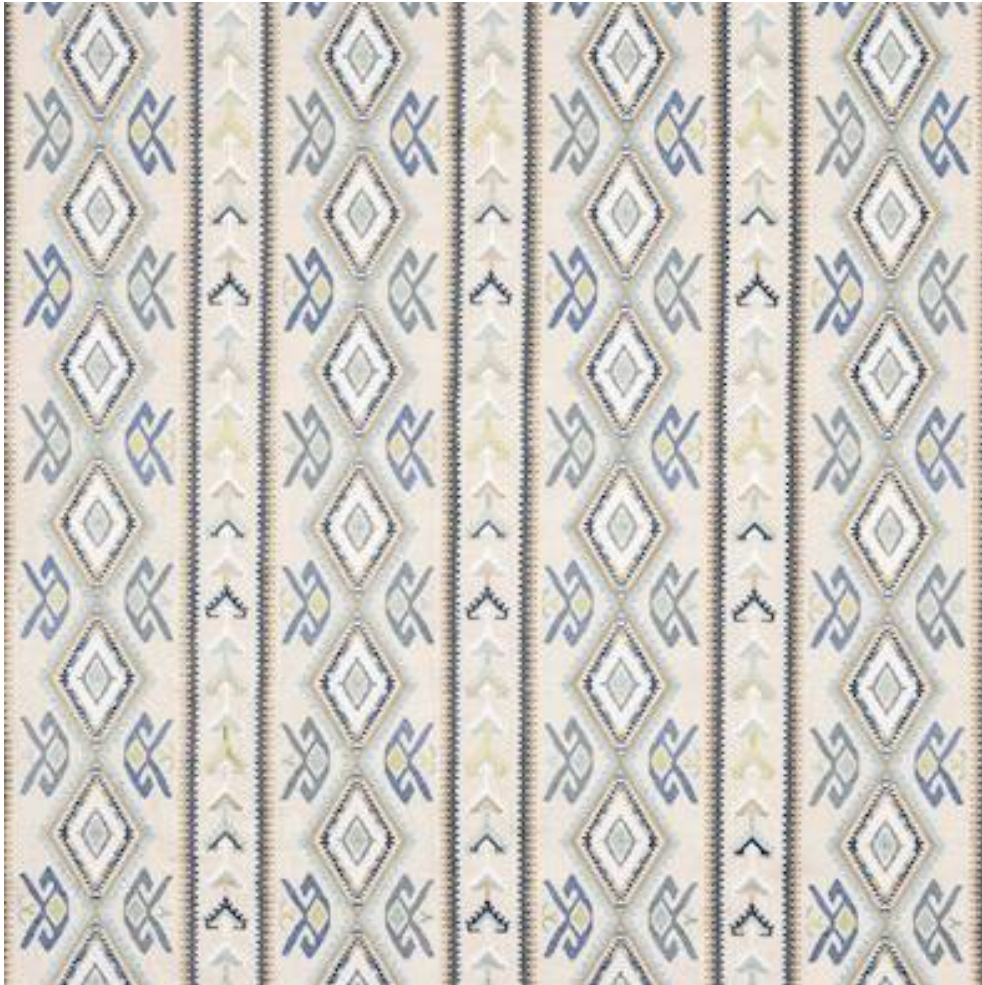

COLEFAX AND FOWLER

CASTILLE

Code	F4880-01
Colour	Blue
Repeat	V 39cm / H 33cm approx
Width	132cm approx
Composition	57% Linen, 35% Viscose, 8% Polyester
Fire Code	√BM
Care Code	☒☒☒☒☒☒
Pattern Book	Chilgrove
Use	Curtains