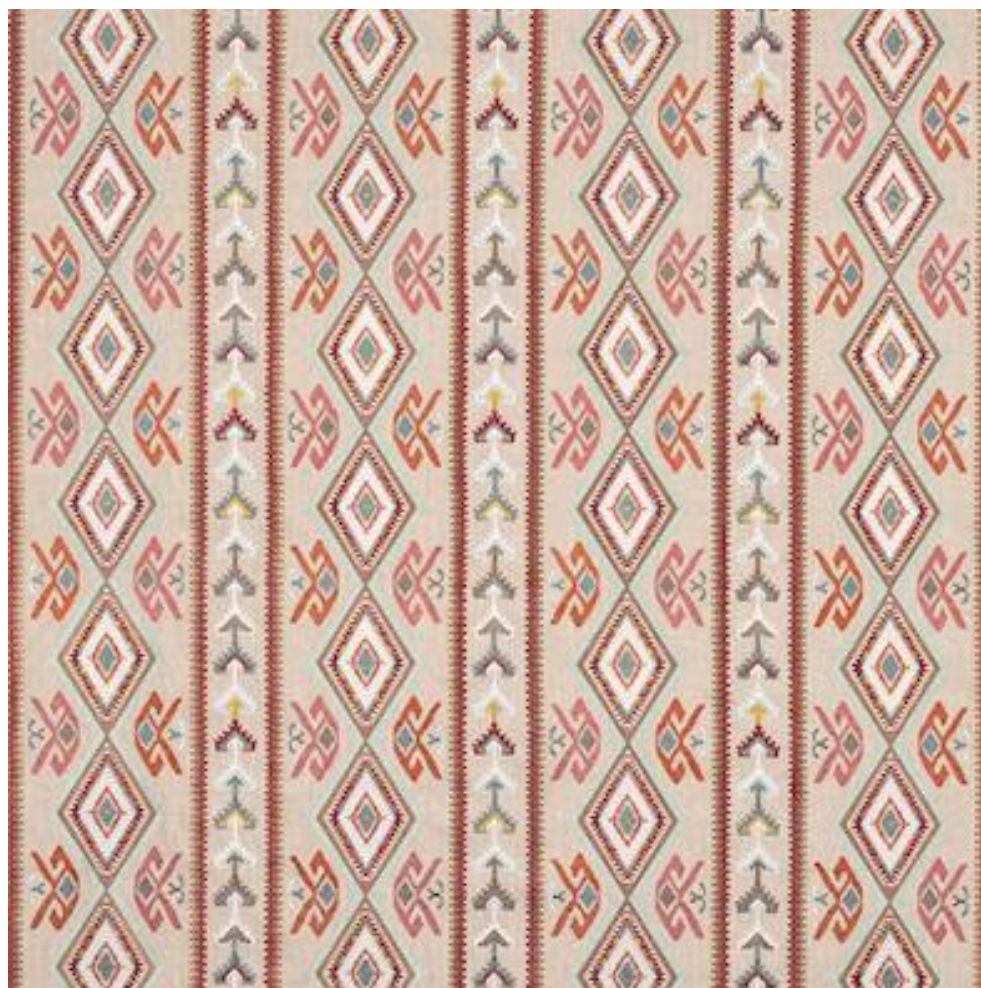

## CASTILLE

|              |                                      |
|--------------|--------------------------------------|
| Code         | F4880-02                             |
| Colour       | Red/Sand                             |
| Repeat       | V 39cm / H 33cm approx               |
| Width        | 132cm approx                         |
| Composition  | 57% Linen, 35% Viscose, 8% Polyester |
| Fire Code    | √BM                                  |
| Care Code    | ☒☒☒☒☒☒                               |
| Pattern Book | Chilgrove                            |
| Use          | Curtains                             |