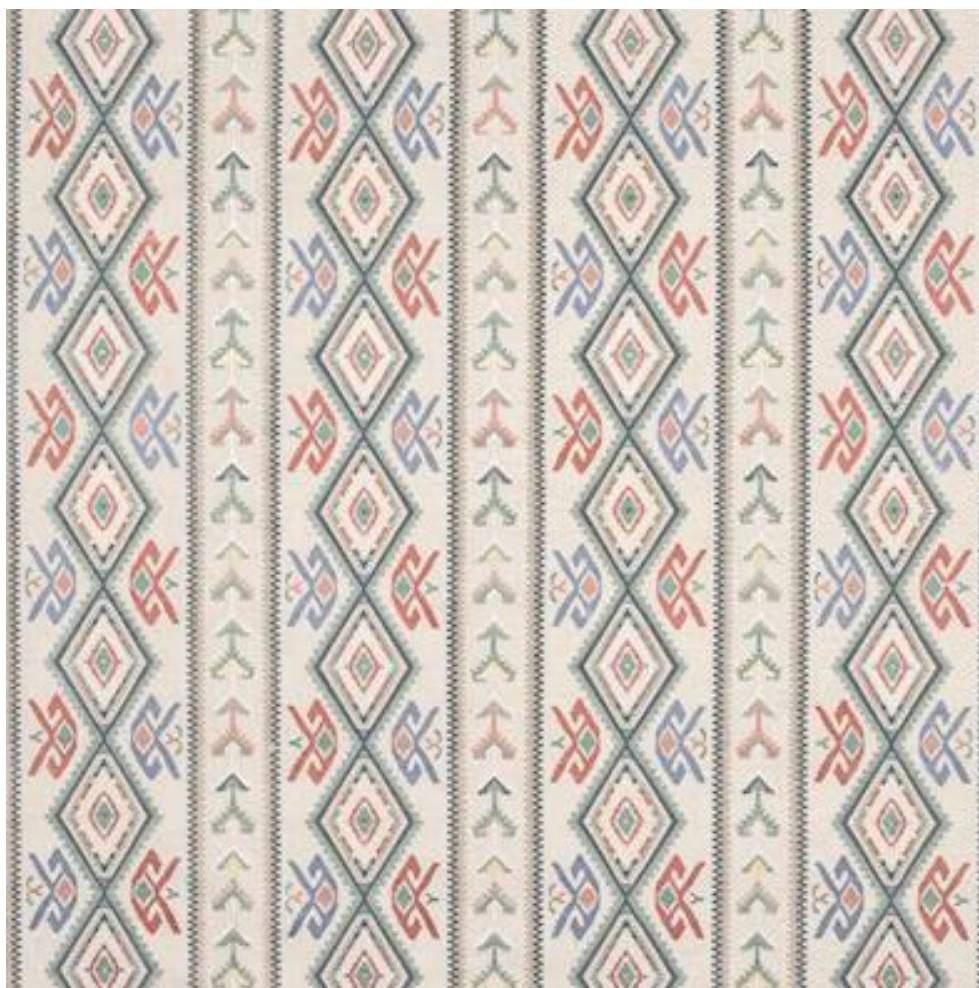

COLEFAX AND FOWLER

CASTILLE

Code	F4880-03
Colour	Aqua/Coral
Repeat	V 39cm / H 33cm approx
Width	132cm approx
Composition	57% Linen, 35% Viscose, 8% Polyester
Fire Code	√BM
Care Code	☒☒☒☒☒☒
Pattern Book	Chilgrove
Use	Curtains