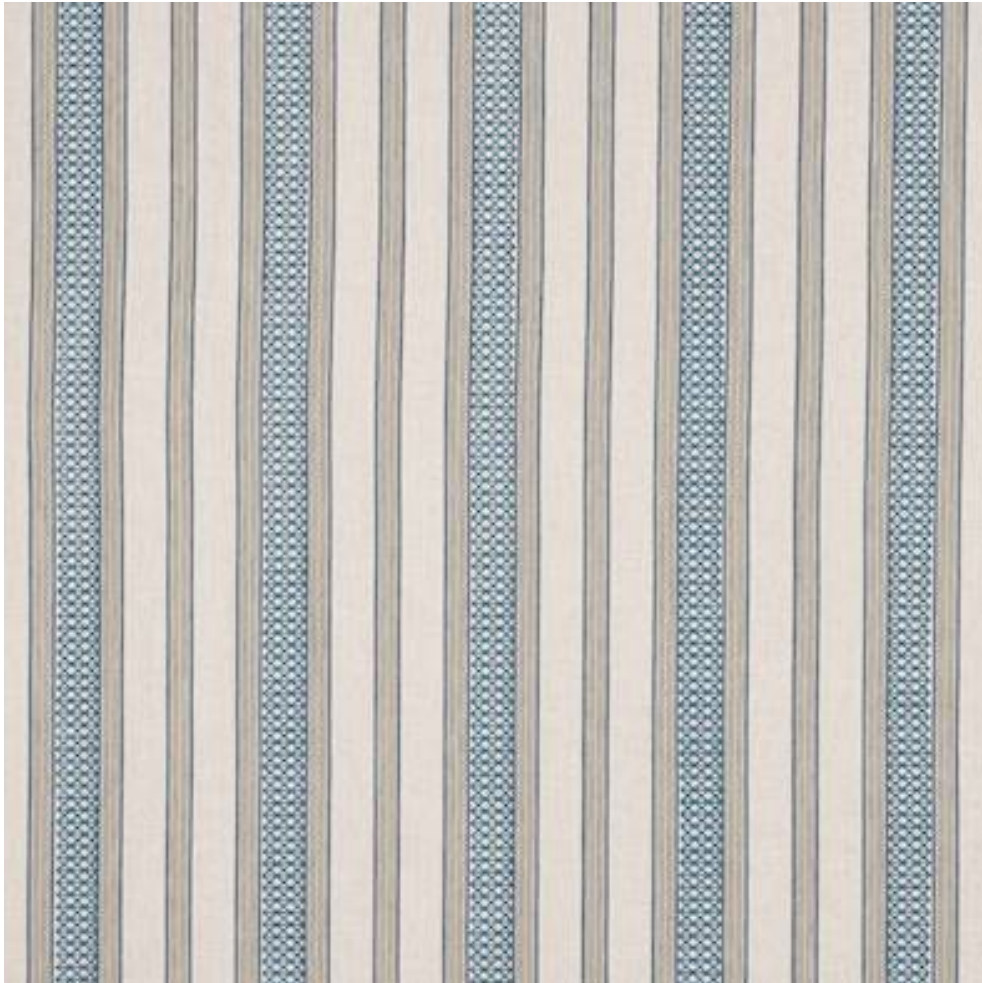

COLEFAX AND FOWLER

LYTTON

Code	F4881-01
Colour	Blue
Repeat	V 1cm / H 24cm approx
Width	145cm approx
Composition	94% Linen, 6% Acrylic
Fire Code	√BM
Care Code	☒☒☒☒☒☒
Pattern Book	Chilgrove
Use	Curtains