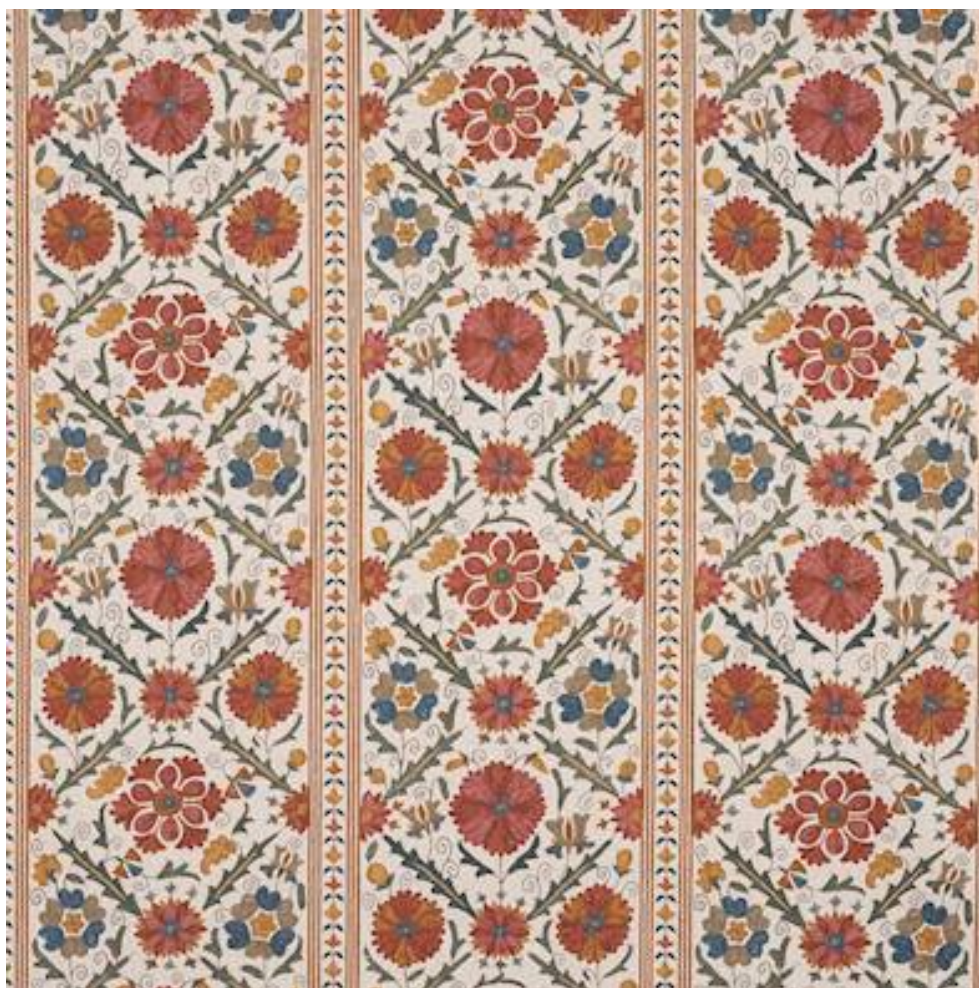

COLEFAX AND FOWLER

TAMARIND

Code	F4889-01
Colour	Antique Red
Repeat	V 62cm / H 89cm approx
Width	134cm approx
Composition	100% Linen
Fire Code	√BM
Care Code	☒☒☒☒☒☒
Pattern Book	Chilgrove
Use	Curtains, Upholstery