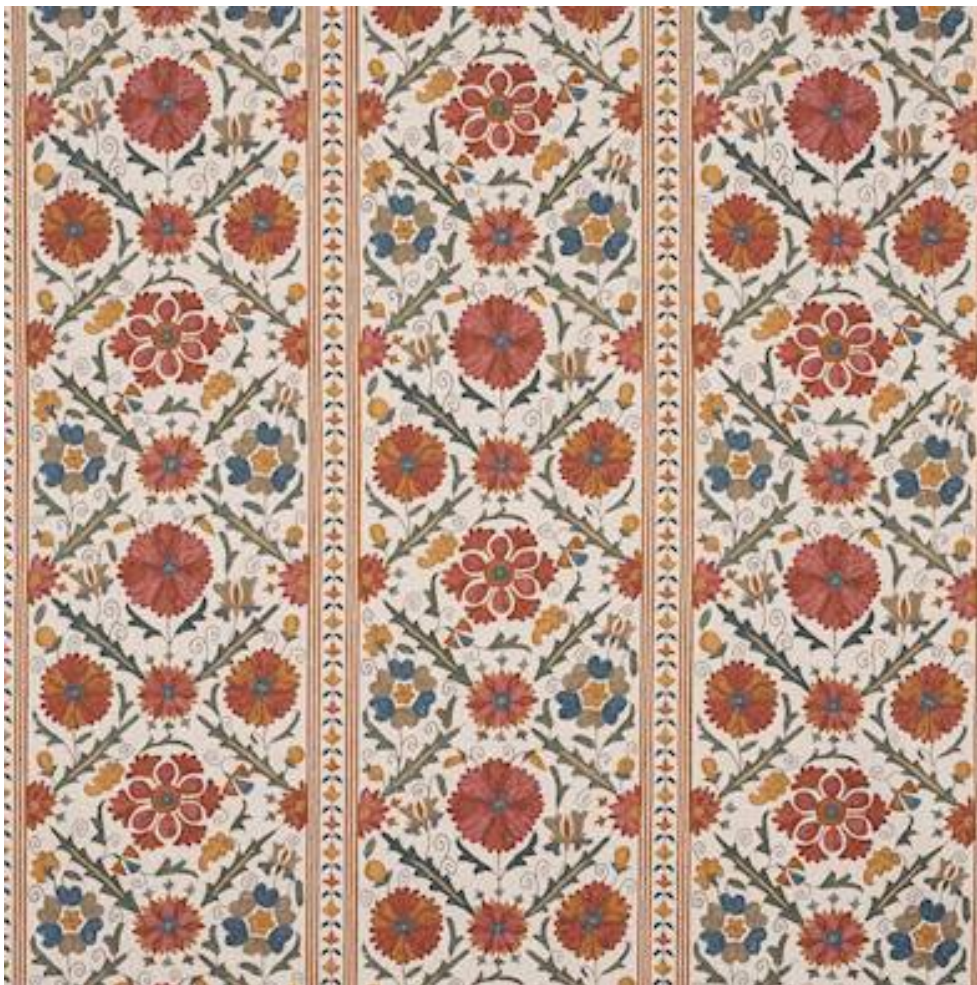

## TAMARIND

Code	F4889-01
Colour	Antique Red
Repeat	V 62cm (Half drop) / H 89cm approx
Width	134cm approx
Composition	100% Linen
Fire Code	√BM
Care Code	☒☒☒☒☒☒
Pattern Book	Chilgrove
Use	Curtains, Upholstery